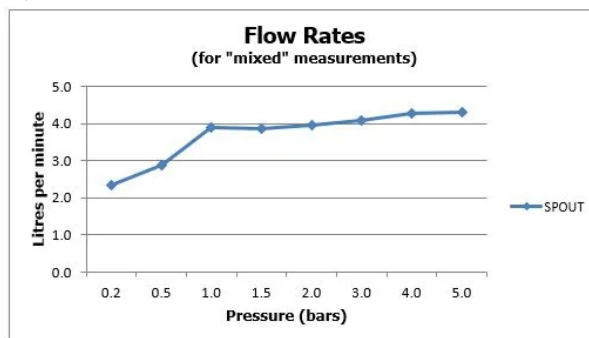

FINISH:

Brushed Gold

MINIMUM OPERATING PRESSURE:

1.0 bar MP

FLOW RATE AT 3.0 BAR FLOW PRESSURE:

5 l/min

tel: 01934 744466
email: sales@vado.com
www.vado.com

where inspiration flows
taps | showering | accessories