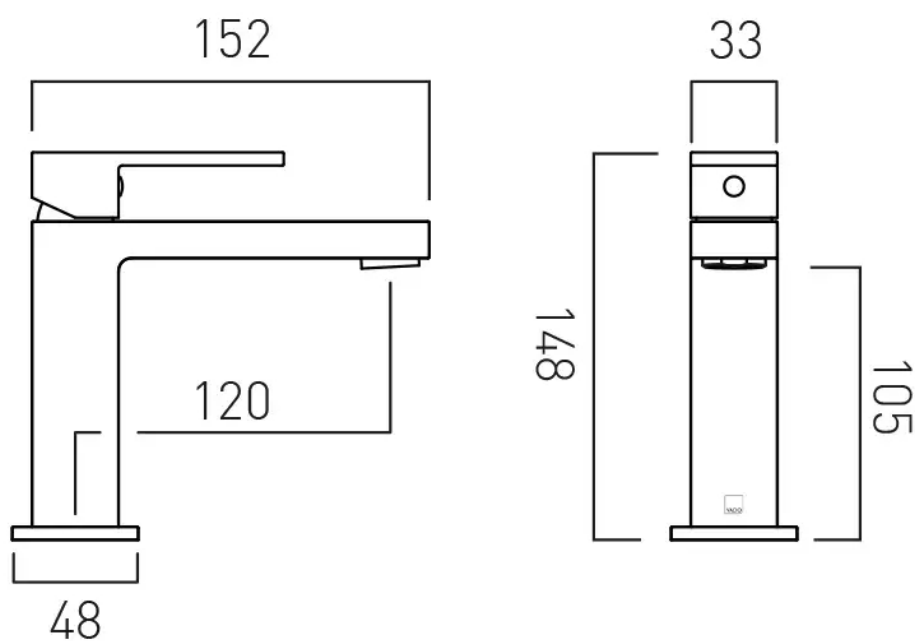

SPECIFICATION SHEET

COLLECTION: NOTION

PRODUCT CODE: IND-NOT200/SB-BRG

DESCRIPTION:

slimline mono basin mixer
single lever
deck mounted
smooth bodied
without universal basin waste
with water flow aerator
ceramic cartridge C-010-N25
2 x 1/2" nut x 550mm flexipipe connections
deck mount drill hole diameter 35mm
minimum operating pressure 1.0 bar MP

FINISH:

Brushed Gold

MINIMUM OPERATING PRESSURE:

1.0 bar MP

FLOW RATE AT 3.0 BAR FLOW PRESSURE:

5 l/min

tel: 01934 744466
email: sales@vado.com
www.vado.com

where inspiration flows
taps | showering | accessories

TECHNICAL DRAWING

COLLECTION: NOTION

PRODUCT CODE: IND-NOT200/SB-BRG

tel: 01934 744466
email: sales@vado.com
www.vado.com

where inspiration flows
taps | showering | accessories