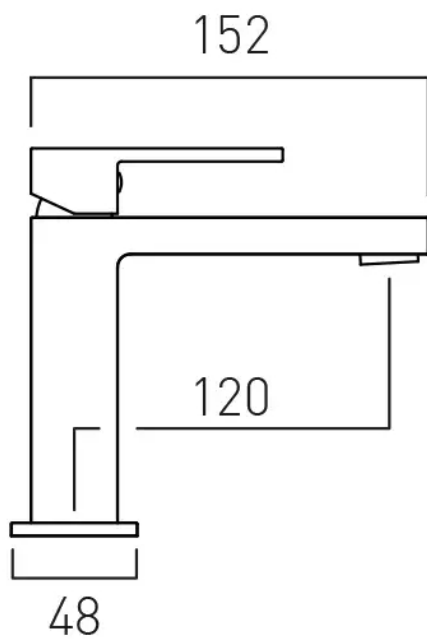

SPECIFICATION SHEET

COLLECTION: NOTION

PRODUCT CODE: IND-NOT200/SB-BLK

DESCRIPTION:

slimline mono basin mixer
single lever
deck mounted
smooth bodied
without universal basin waste
with water flow aerator
ceramic cartridge C-010-N25
2 x 1/2" nut x 550mm flexipipe connections
deck mount drill hole diameter 35mm
minimum operating pressure 1.0 bar MP

tel: 01934 744466
email: sales@vado.com
www.vado.com

where inspiration flows
taps | showering | accessories

TECHNICAL DRAWING

COLLECTION: NOTION

PRODUCT CODE: IND-NOT200/SB-BLK

tel: 01934 744466
email: sales@vado.com
www.vado.com