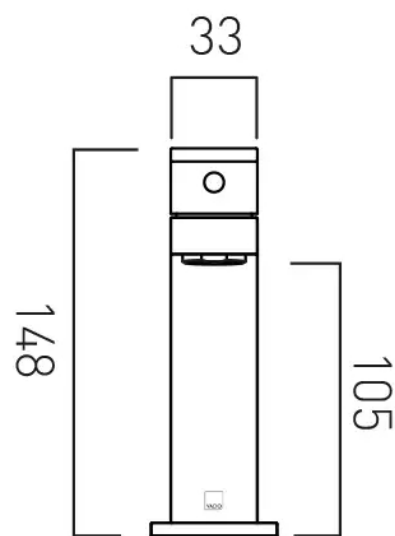

SPECIFICATION SHEET

COLLECTION: NOTION

PRODUCT CODE: IND-NOT200/SB-BLK

DESCRIPTION:

slimline mono basin mixer
single lever
deck mounted
smooth bodied
without universal basin waste
with water flow aerator
ceramic cartridge C-010-N25
2 x 1/2" nut x 550mm flexipipe connections
deck mount drill hole diameter 35mm
minimum operating pressure 1.0 bar MP

FINISH:

Brushed Black

FLOW REGULATOR:

5l/min fitted as standard

MINIMUM OPERATING PRESSURE:

1.0 bar MP

FLOW RATE AT 3.0 BAR FLOW PRESSURE:

5 l/min

tel: 01934 744466
email: sales@vado.com
www.vado.com

where inspiration flows
taps | showering | accessories

TECHNICAL DRAWING

COLLECTION: NOTION

PRODUCT CODE: IND-NOT200/SB-BLK

tel: 01934 744466
email: sales@vado.com
www.vado.com