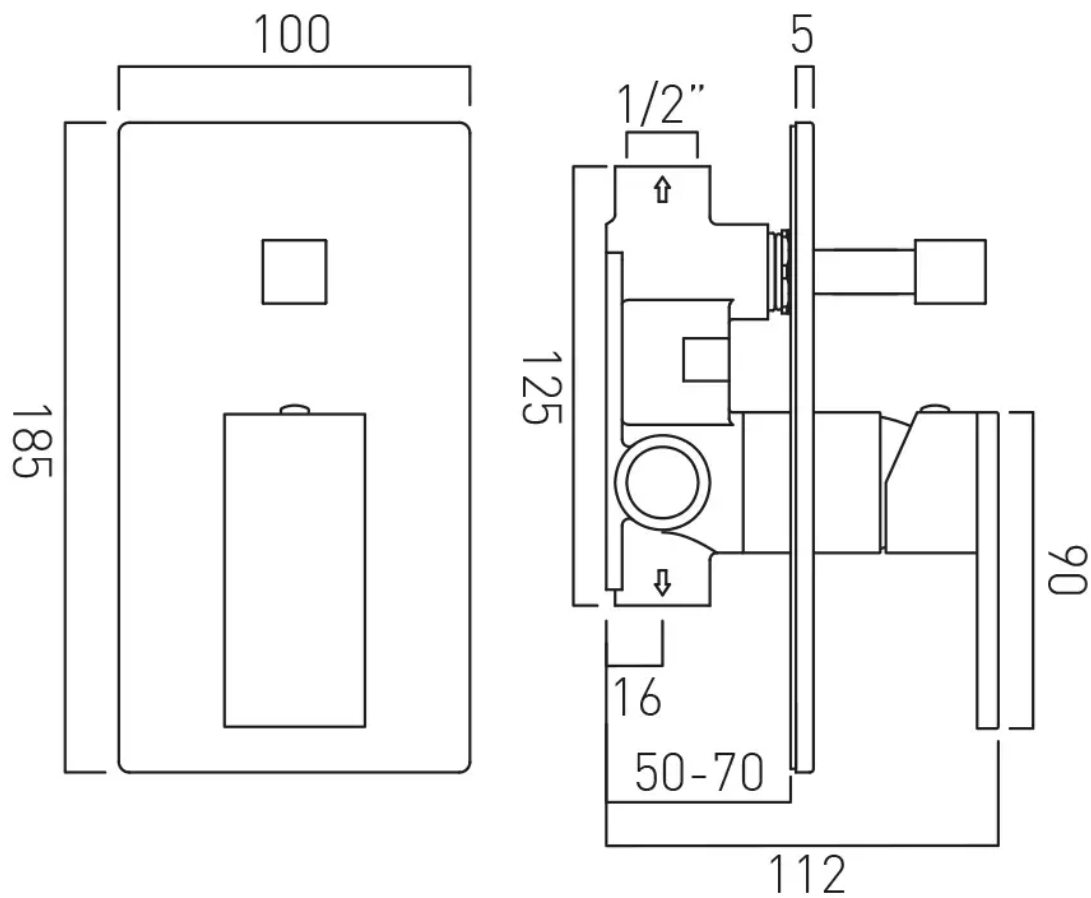

SPECIFICATION SHEET

COLLECTION: NOTION

PRODUCT CODE: IND-NOT147A-BRG

DESCRIPTION:

concealed shower valve with diverter
single lever
wall mounted
ceramic cartridge CAR-K35A
2 x 1/2" female inlets
2 x 1/2" female outlets
min-max wall mount 50-70mm
minimum operating pressure 0.2 bar LP shower / 1.5 bar MP bath

FINISH:

Brushed Gold

MINIMUM OPERATING PRESSURE:

0.2 bar LP (shower) 1.5 bar MP (bath)

FLOW RATE AT 3.0 BAR FLOW PRESSURE:

22 l/min

tel: 01934 744466
email: sales@vado.com
www.vado.com

where inspiration flows
taps | showering | accessories

TECHNICAL DRAWING

COLLECTION: NOTION

PRODUCT CODE: IND-NOT147A-BRG

tel: 01934 744466
email: sales@vado.com
www.vado.com

where inspiration flows
taps | showering | accessories