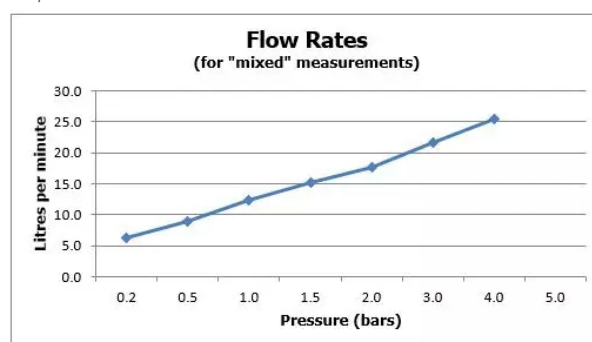

SPECIFICATION SHEET

COLLECTION: NOTION

PRODUCT CODE: IND-NOT147A-BRG

DESCRIPTION:

concealed shower valve with diverter
single lever
wall mounted
ceramic cartridge CAR-K35A
2 x 1/2" female inlets
2 x 1/2" female outlets
min-max wall mount 50-70mm
minimum operating pressure 0.2 bar LP shower / 1.5 bar MP bath

FINISH:

Brushed Gold

MINIMUM OPERATING PRESSURE:

0.2 bar LP (shower) 1.5 bar MP (bath)

FLOW RATE AT 3.0 BAR FLOW PRESSURE:

22 l/min

tel: 01934 744466
email: sales@vado.com
www.vado.com

where inspiration flows
taps | showering | accessories