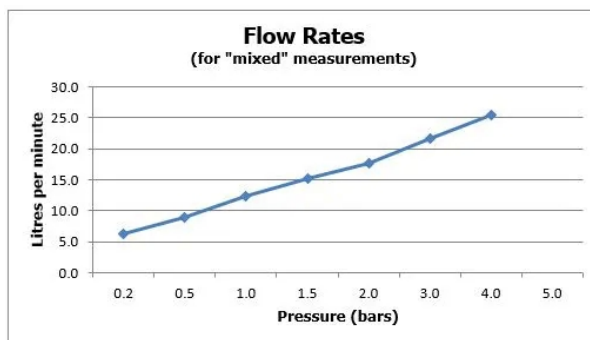

FINISH:

Brushed Black

MINIMUM OPERATING PRESSURE:

0.2 bar LP (shower) 1.5 bar MP (bath)

FLOW RATE AT 3.0 BAR FLOW PRESSURE:

22 l/min

tel: 01934 744466
email: sales@vado.com
www.vado.com

where inspiration flows
taps | showering | accessories