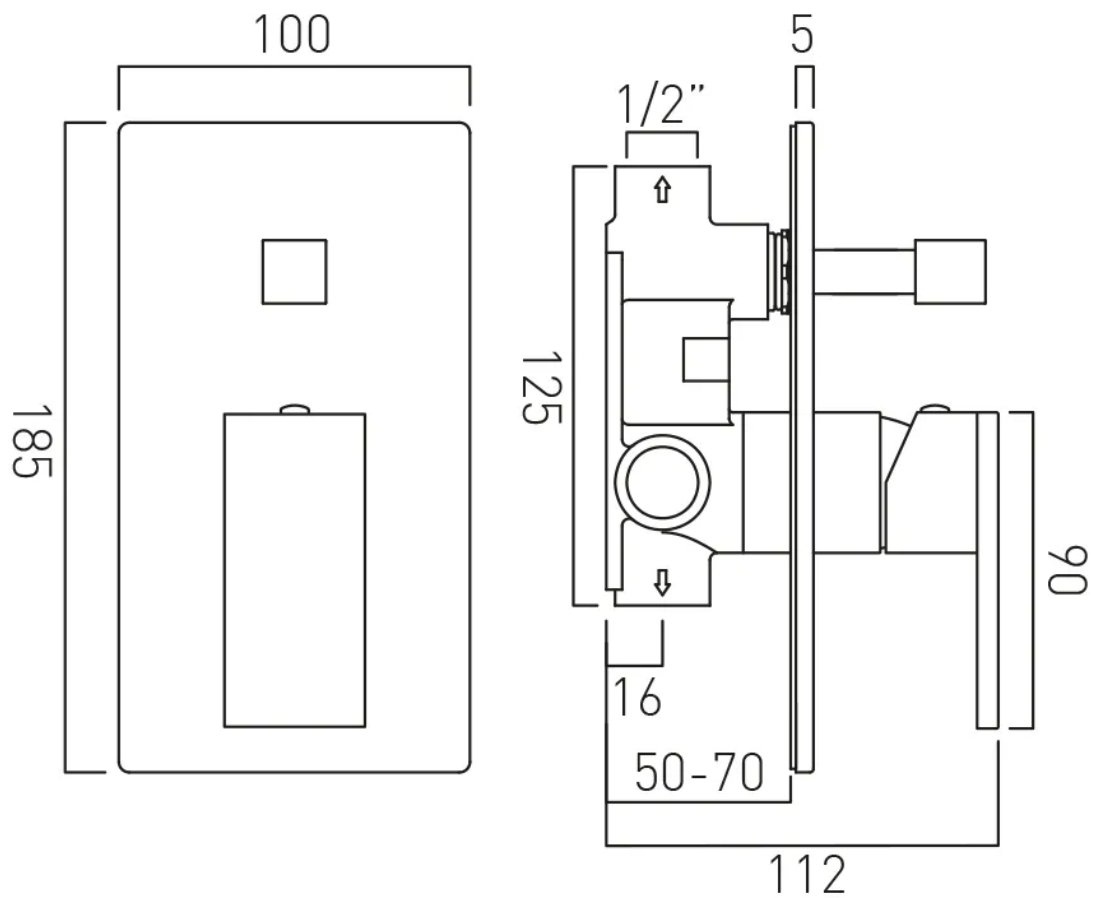

SPECIFICATION SHEET

COLLECTION: NOTION

PRODUCT CODE: IND-NOT147A-BLK

DESCRIPTION:

concealed shower valve with diverter
single lever
wall mounted
ceramic cartridge CAR-K35A
2 x 1/2" female inlets
2 x 1/2" female outlets
min-max wall mount 50-70mm
minimum operating pressure 0.2 bar LP shower / 1.5 bar MP bath

FINISH:

Brushed Black

MINIMUM OPERATING PRESSURE:

0.2 bar LP (shower) 1.5 bar MP (bath)

FLOW RATE AT 3.0 BAR FLOW PRESSURE:

22 l/min

tel: 01934 744466
email: sales@vado.com
www.vado.com

where inspiration flows
taps | showering | accessories

TECHNICAL DRAWING

COLLECTION: NOTION

PRODUCT CODE: IND-NOT147A-BLK

tel: 01934 744466
email: sales@vado.com
www.vado.com

where inspiration flows
taps | showering | accessories