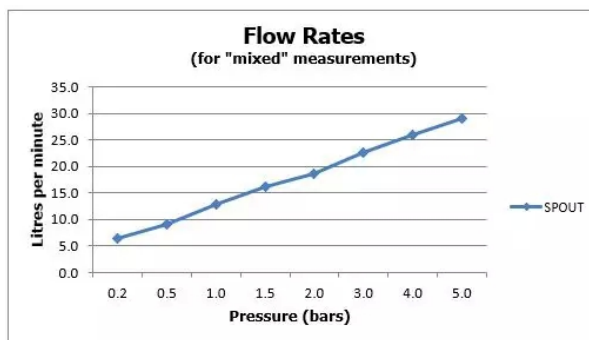

SPECIFICATION SHEET

COLLECTION: NOTION

PRODUCT CODE: IND-NOT145A-BRN

DESCRIPTION:

concealed shower valve
single lever
wall mounted
ceramic cartridge CAR-K35A
2 x 1/2" inlets
2 x 1/2" outlets (one is blanked off)
min-max wall mount 40-65mm
minimum operating pressure 0.2 bar LP shower / 1.5 bar MP bath

FINISH:

Brushed Nickel

MINIMUM OPERATING PRESSURE:

0.2 bar LP (shower) 1.5 bar MP (bath)

FLOW RATE AT 3.0 BAR FLOW PRESSURE:

22 l/min

tel: 01934 744466
email: sales@vado.com
www.vado.com

where inspiration flows
taps | showering | accessories