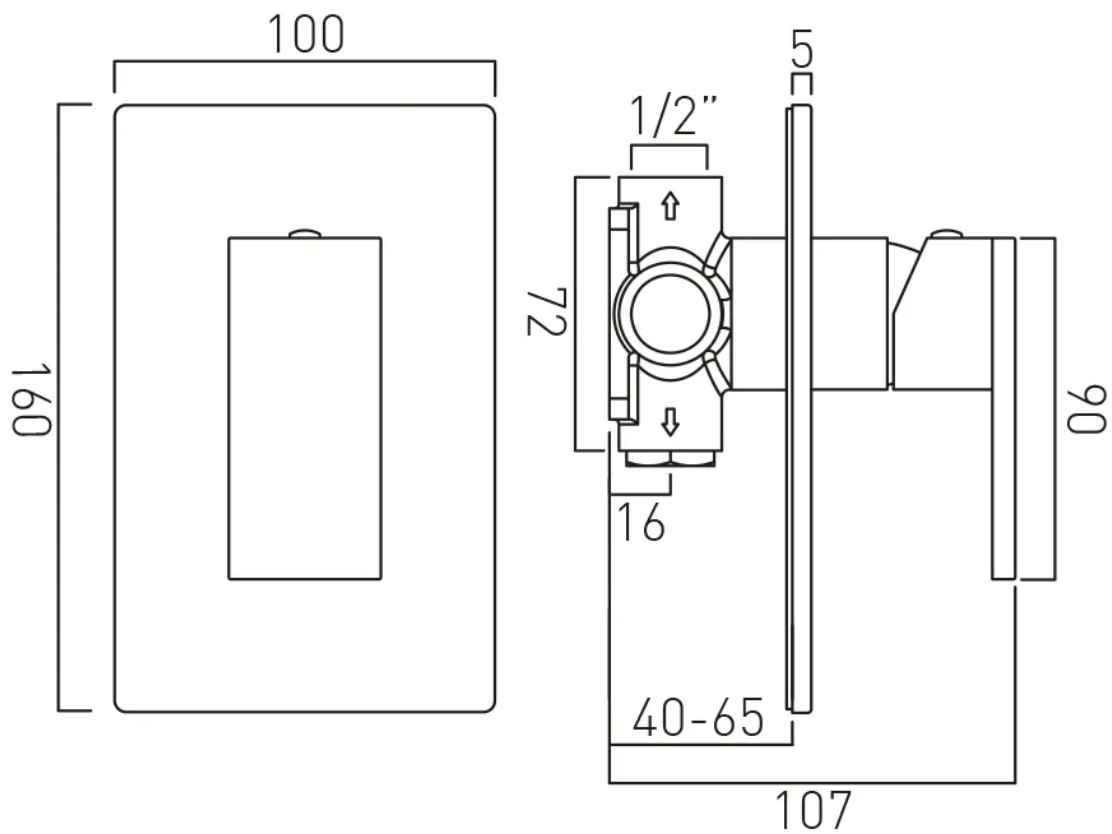

SPECIFICATION SHEET

COLLECTION: NOTION

PRODUCT CODE: IND-NOT145A-BRN

DESCRIPTION:

concealed shower valve
single lever
wall mounted
ceramic cartridge CAR-K35A
2 x 1/2" inlets
2 x 1/2" outlets (one is blanked off)
min-max wall mount 40-65mm
minimum operating pressure 0.2 bar LP shower / 1.5 bar MP bath

FINISH:

Brushed Nickel

MINIMUM OPERATING PRESSURE:

0.2 bar LP (shower) 1.5 bar MP (bath)

FLOW RATE AT 3.0 BAR FLOW PRESSURE:

22 l/min

tel: 01934 744466
email: sales@vado.com
www.vado.com

where inspiration flows
taps | showering | accessories

TECHNICAL DRAWING

COLLECTION: NOTION

PRODUCT CODE: IND-NOT145A-BRN

tel: 01934 744466
email: sales@vado.com
www.vado.com

where inspiration flows
taps | showering | accessories