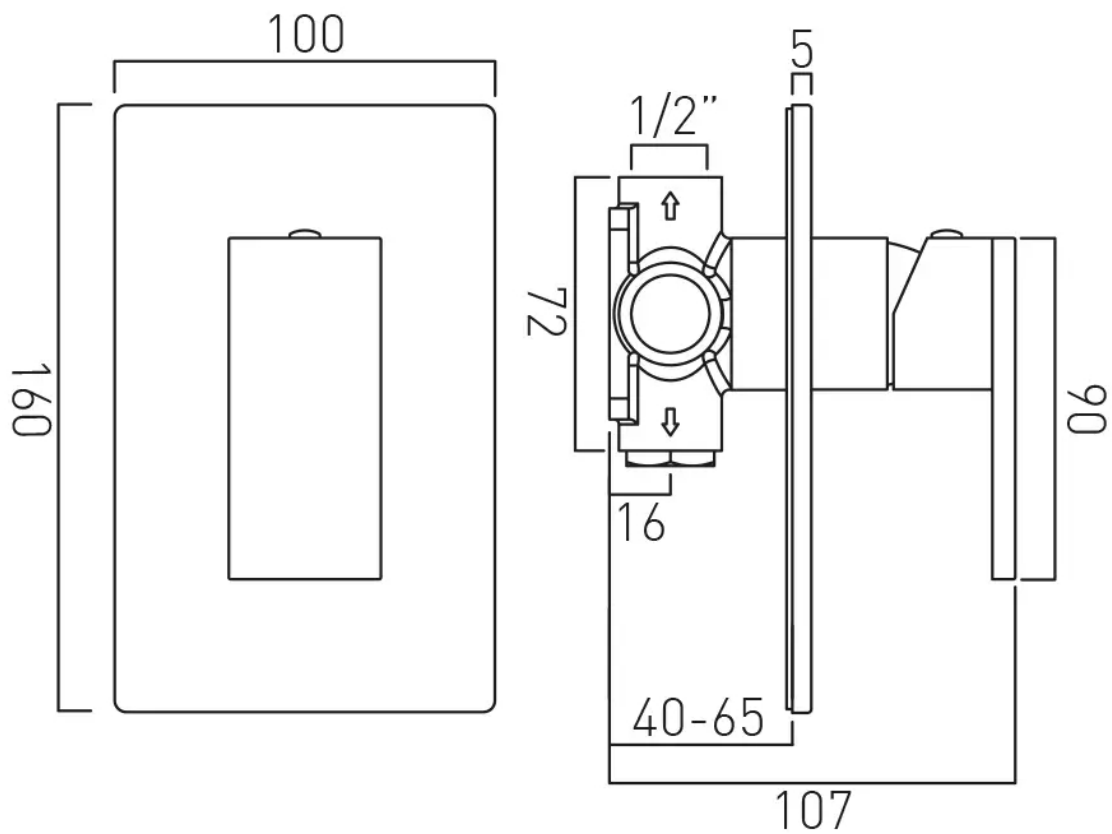

SPECIFICATION SHEET

COLLECTION: NOTION

PRODUCT CODE: IND-NOT145A-BRG

DESCRIPTION:

concealed shower valve
single lever
wall mounted
ceramic cartridge CAR-K35A
2 x 1/2" inlets
2 x 1/2" outlets (one is blanked off)
min-max wall mount 40-65mm
minimum operating pressure 0.2 bar LP shower / 1.5 bar MP bath

FINISH:

Brushed Gold

MINIMUM OPERATING PRESSURE:

0.2 bar LP (shower) 1.5 bar MP (bath)

FLOW RATE AT 3.0 BAR FLOW PRESSURE:

22 l/min

tel: 01934 744466
email: sales@vado.com
www.vado.com

where inspiration flows
taps | showering | accessories

TECHNICAL DRAWING

COLLECTION: NOTION

PRODUCT CODE: IND-NOT145A-BRG

tel: 01934 744466
email: sales@vado.com
www.vado.com

where inspiration flows
taps | showering | accessories