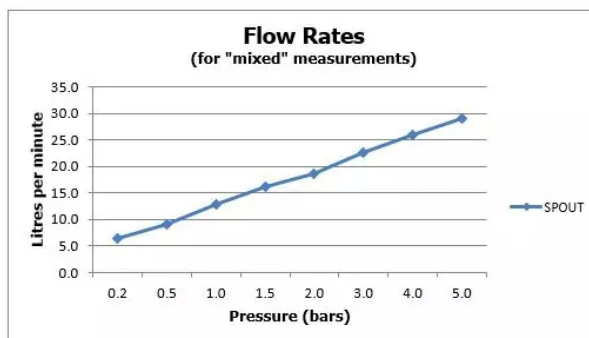

SPECIFICATION SHEET

COLLECTION: NOTION

PRODUCT CODE: IND-NOT145A-BRG

DESCRIPTION:

concealed shower valve
single lever
wall mounted
ceramic cartridge CAR-K35A
2 x 1/2" inlets
2 x 1/2" outlets (one is blanked off)
min-max wall mount 40-65mm
minimum operating pressure 0.2 bar LP shower / 1.5 bar MP bath

FINISH:

Brushed Gold

MINIMUM OPERATING PRESSURE:

0.2 bar LP (shower) 1.5 bar MP (bath)

FLOW RATE AT 3.0 BAR FLOW PRESSURE:

22 l/min

tel: 01934 744466
email: sales@vado.com
www.vado.com

where inspiration flows
taps | showering | accessories