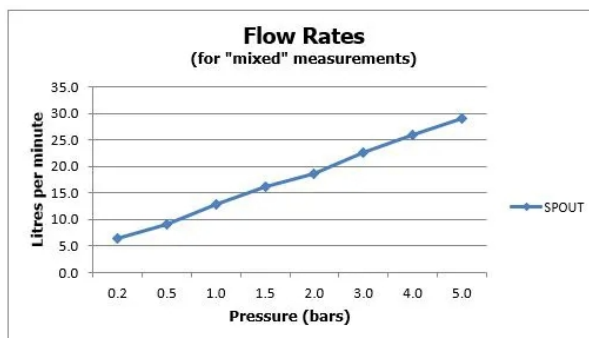

FINISH:

Brushed Black

MINIMUM OPERATING PRESSURE:

0.2 bar LP (shower) 1.5 bar MP (bath)

FLOW RATE AT 3.0 BAR FLOW PRESSURE:

22 l/min

tel: 01934 744466
email: sales@vado.com
www.vado.com

where inspiration flows
taps | showering | accessories