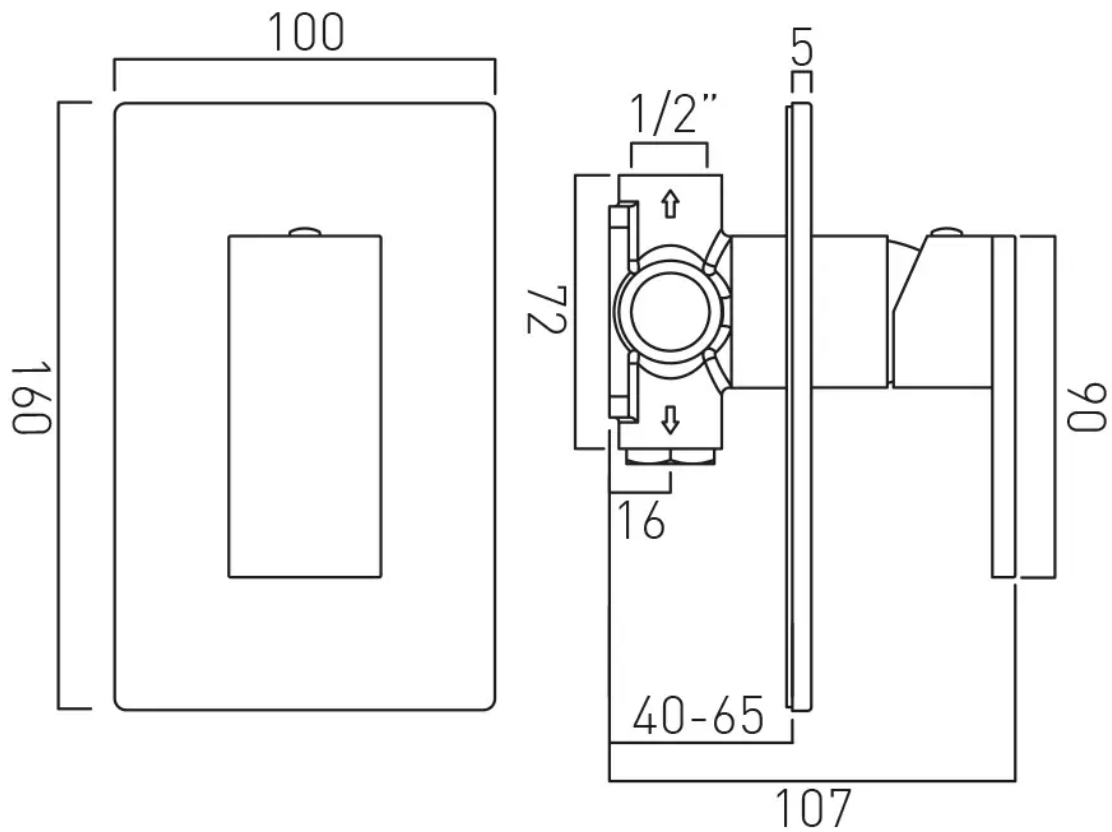

SPECIFICATION SHEET

COLLECTION: NOTION

PRODUCT CODE: IND-NOT145A-BLK

DESCRIPTION:

concealed shower valve
single lever
wall mounted
ceramic cartridge CAR-K35A
2 x 1/2" inlets
2 x 1/2" outlets (one is blanked off)
min-max wall mount 40-65mm
minimum operating pressure 0.2 bar LP shower / 1.5 bar MP bath

FINISH:

Brushed Black

MINIMUM OPERATING PRESSURE:

0.2 bar LP (shower) 1.5 bar MP (bath)

FLOW RATE AT 3.0 BAR FLOW PRESSURE:

22 l/min

tel: 01934 744466
email: sales@vado.com
www.vado.com

where inspiration flows
taps | showering | accessories

TECHNICAL DRAWING

COLLECTION: NOTION

PRODUCT CODE: IND-NOT145A-BLK

tel: 01934 744466
email: sales@vado.com
www.vado.com

where inspiration flows
taps | showering | accessories