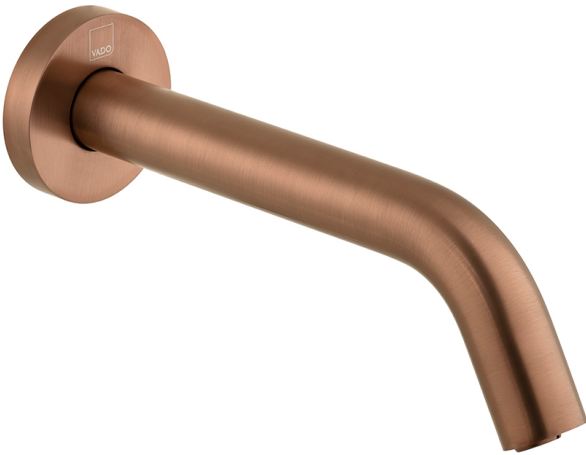

SPECIFICATION SHEET

COLLECTION: I-TECH
PRODUCT CODE: IND-IRWSPOUT-BRZ

TAP TYPE

Basin Mixer

PLUMBING SYSTEM SUITABILITY

Combination Boiler

MOUNTING

Wall Mounted

HOLES

1 Hole

STYLE

Round

WITH WATER FLOW AERATOR

No

NOTES

mains or battery operated
takes standard AA batteries

COLLECTION NAME

I-Tech

FINISH

Brushed Bronze

tel: 01934 74466
email: sales@vado.com
www.vado.com

WHERE INSPIRATION FLOWS
TAPS | SHOWERS | ACCESSORIES

SPECIFICATION SHEET

COLLECTION: I-TECH
PRODUCT CODE: IND-IRWSPOUT-BRZ

PRODUCT CODE: IND-IRWSPOUT-BRZ