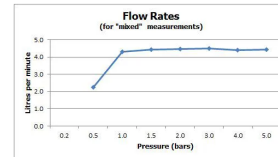

SPECIFICATION SHEET

COLLECTION: I-TECH
PRODUCT CODE: IND-IRWSPOUT-BRZ