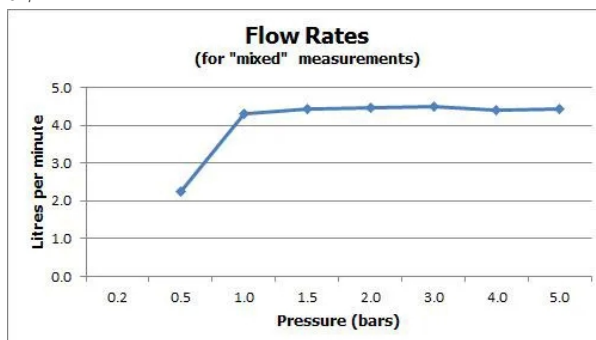

FINISH:

Brushed Nickel

FLOW REGULATOR:

flow regulator fitted as standard

MINIMUM OPERATING PRESSURE:

1.0 bar MP

FLOW RATE AT 3.0 BAR FLOW PRESSURE:

5 l/min