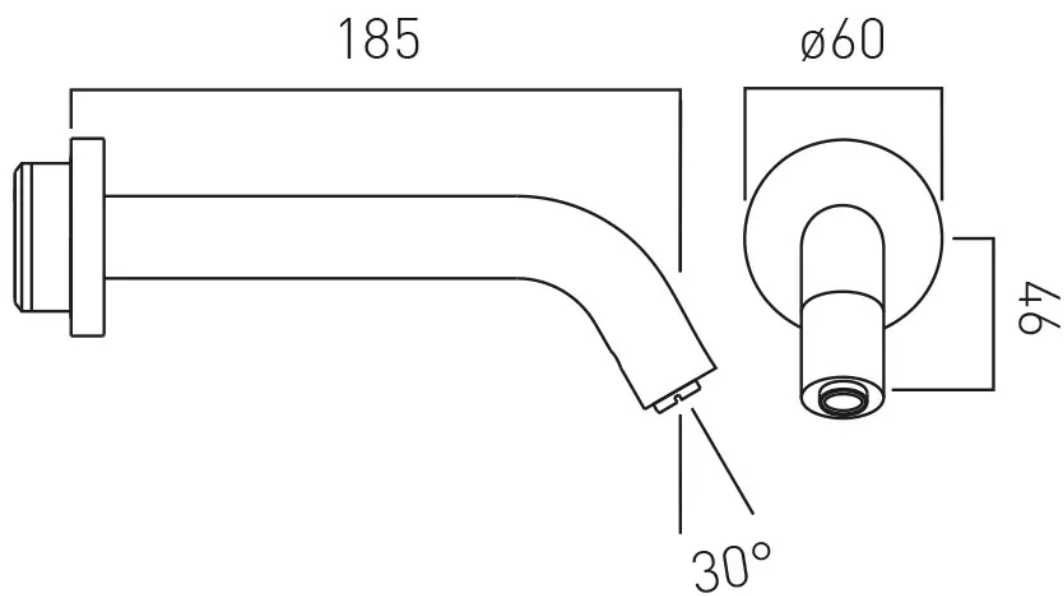

SPECIFICATION SHEET

COLLECTION: I-TECH

PRODUCT CODE: IND-IRWSPOUT-BRN

DESCRIPTION:

infra-red spout
wall mounted
with rub clean aerator
with round shroud
mains or battery operated
takes standard AA batteries
minimum operating pressure 1.0 bar MP

FINISH:

Brushed Nickel

FLOW REGULATOR:

flow regulator fitted as standard

MINIMUM OPERATING PRESSURE:

1.0 bar MP

FLOW RATE AT 3.0 BAR FLOW PRESSURE:

5 l/min

tel: 01934 744466
email: sales@vado.com
www.vado.com

where inspiration flows
taps | showering | accessories

TECHNICAL DRAWING

COLLECTION: I-TECH

PRODUCT CODE: IND-IRWSPOUT-BRN

tel: 01934 744466
email: sales@vado.com
www.vado.com