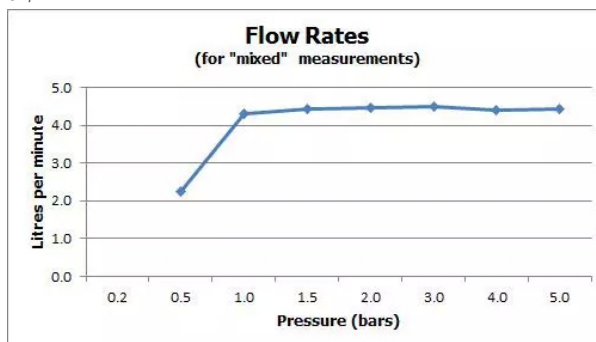

FINISH:

Brushed Black

FLOW REGULATOR:

flow regulator fitted as standard

MINIMUM OPERATING PRESSURE:

1.0 bar MP

FLOW RATE AT 3.0 BAR FLOW PRESSURE:

5 l/min