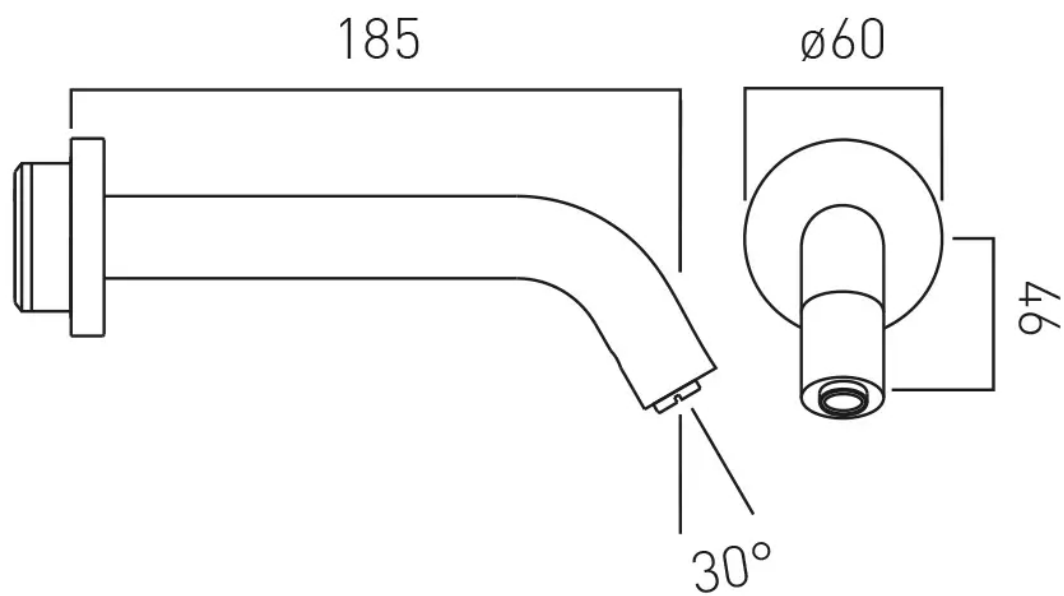

SPECIFICATION SHEET

COLLECTION: I-TECH

PRODUCT CODE: IND-IRWSPOUT-BLK

DESCRIPTION:

infra-red spout
wall mounted
with rub clean aerator
with round shroud
mains or battery operated
takes standard AA batteries
minimum operating pressure 1.0 bar MP

tel: 01934 744466
email: sales@vado.com
www.vado.com

where inspiration flows
taps | showering | accessories

TECHNICAL DRAWING

COLLECTION: I-TECH

PRODUCT CODE: IND-IRWSPOUT-BLK

tel: 01934 744466
email: sales@vado.com
www.vado.com