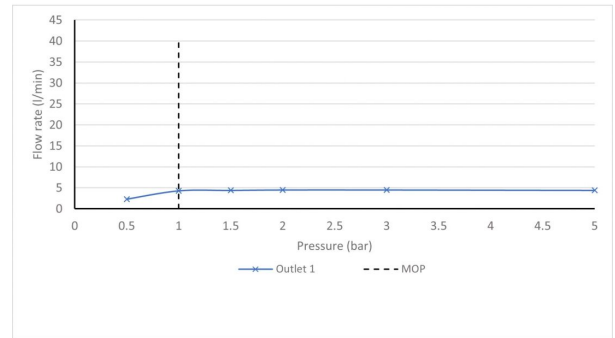

# SPECIFICATION SHEET

COLLECTION: I-TECH  
PRODUCT CODE: IND-IRD SPOUT-BRZ