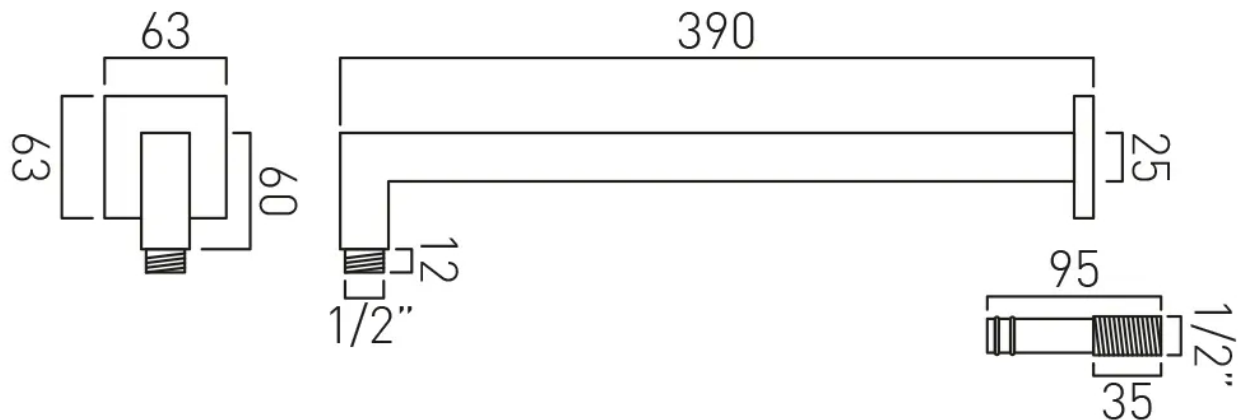

SPECIFICATION SHEET

COLLECTION:

PRODUCT CODE: IND-EFSA/SQ-BRN

DESCRIPTION:

shower arm square easy fit wall mounted

FINISH:

Brushed Nickel

tel: 01934 744466
email: sales@vado.com
www.vado.com

where inspiration flows
taps | showering | accessories

TECHNICAL DRAWING

COLLECTION:

PRODUCT CODE: IND-EFSA/SQ-BRN

tel: 01934 744466
email: sales@vado.com
www.vado.com

where inspiration flows
taps | showering | accessories