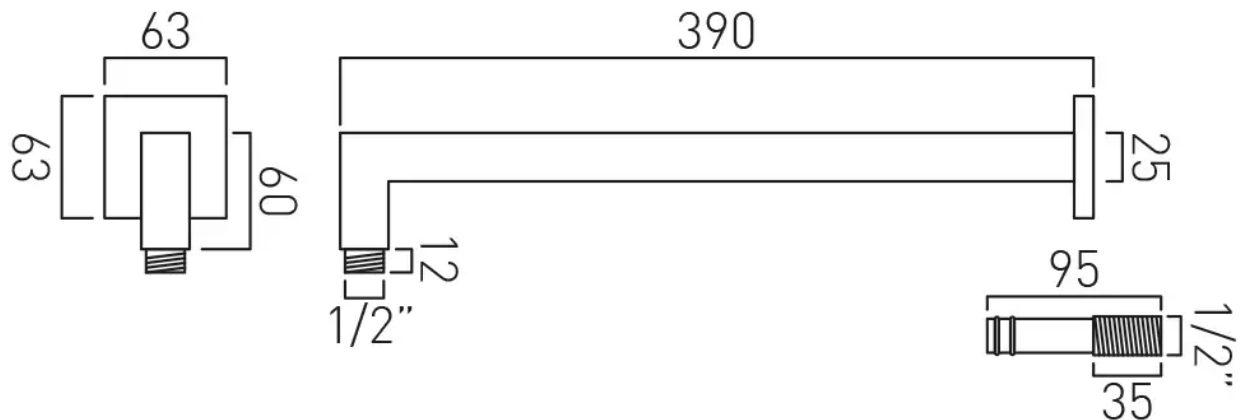


SPECIFICATION SHEET

COLLECTION:

PRODUCT CODE: IND-EFSA/SQ-BRG

DESCRIPTION:

shower arm square easy fit wall mounted

FINISH:

Brushed Gold

tel: 01934 744466
email: sales@vado.com
www.vado.com

where inspiration flows
taps | showering | accessories

TECHNICAL DRAWING

COLLECTION:

PRODUCT CODE: IND-EFSA/SQ-BRG

tel: 01934 744466
email: sales@vado.com
www.vado.com

where inspiration flows
taps | showering | accessories