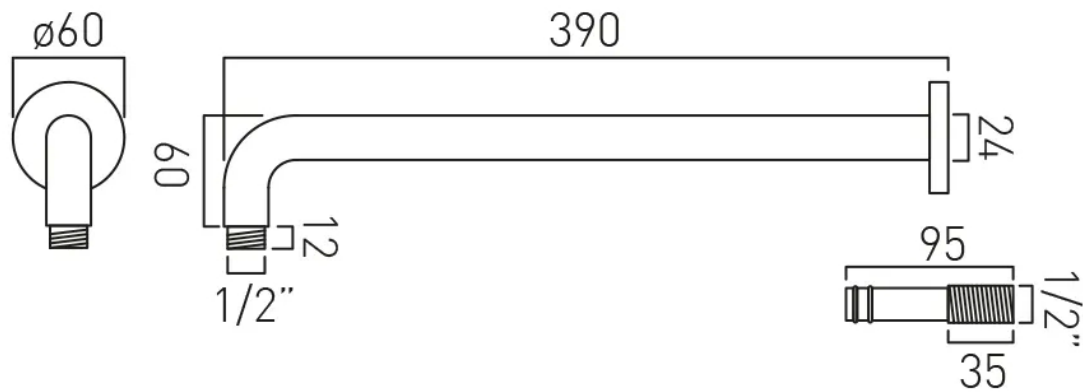


SPECIFICATION SHEET

COLLECTION:

PRODUCT CODE: IND-EFSA/RO-BRN

DESCRIPTION:

shower arm round easy fit wall mounted

FINISH:

Brushed Nickel

tel: 01934 744466
email: sales@vado.com
www.vado.com

where inspiration flows
taps | showering | accessories

TECHNICAL DRAWING

COLLECTION:

PRODUCT CODE: IND-EFSA/RO-BRN

tel: 01934 744466
email: sales@vado.com
www.vado.com

where inspiration flows
taps | showering | accessories