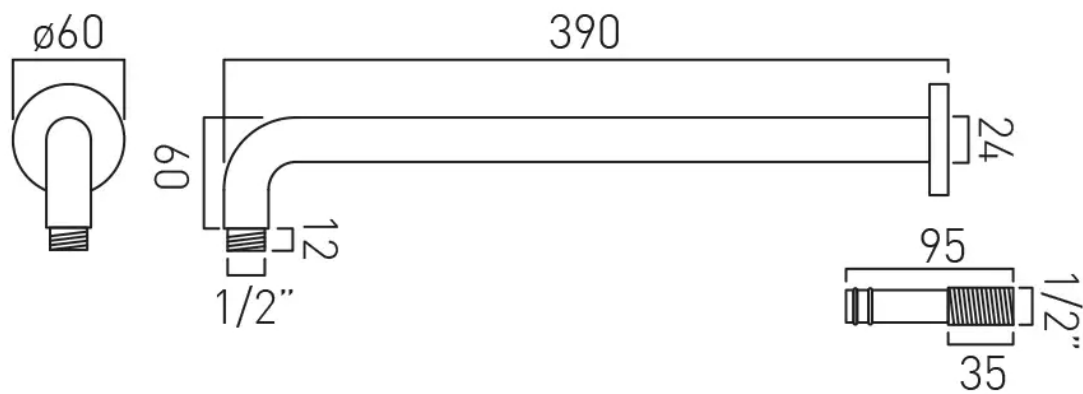


SPECIFICATION SHEET

COLLECTION:

PRODUCT CODE: IND-EFSA/RO-BLK

DESCRIPTION:

shower arm round easy fit wall mounted

FINISH:

Brushed Black

tel: 01934 744466
email: sales@vado.com
www.vado.com

where inspiration flows
taps | showering | accessories

TECHNICAL DRAWING

COLLECTION:

PRODUCT CODE: IND-EFSA/RO-BLK

tel: 01934 744466
email: sales@vado.com
www.vado.com

where inspiration flows
taps | showering | accessories