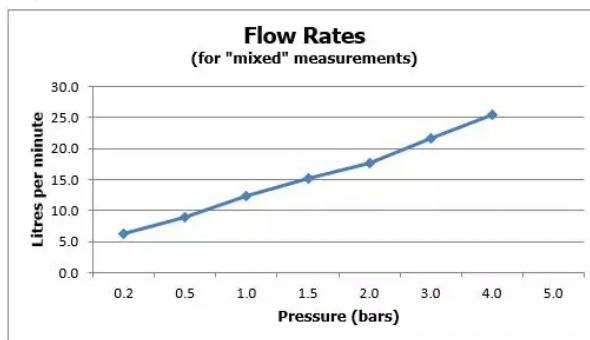

FINISH:

Brushed Gold

MINIMUM OPERATING PRESSURE:

0.2 bar LP (shower) 1.5 bar MP (bath)

FLOW RATE AT 3.0 BAR FLOW PRESSURE:

22 l/min

tel: 01934 744466
email: sales@vado.com
www.vado.com

where inspiration flows
taps | showering | accessories