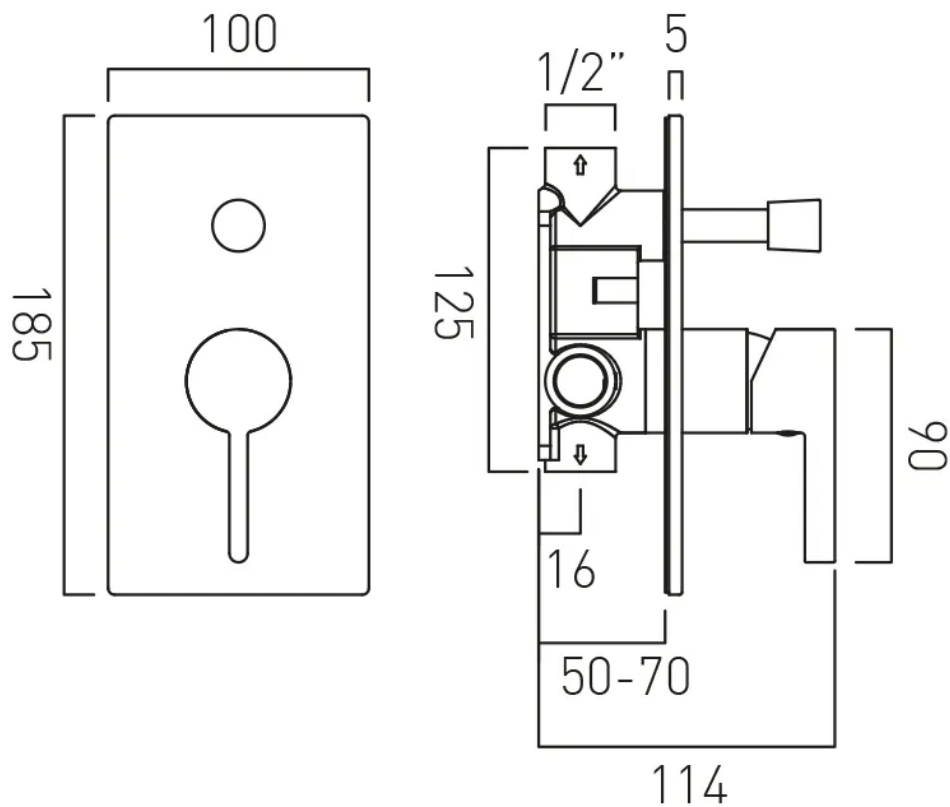

SPECIFICATION SHEET

COLLECTION: EDIT

PRODUCT CODE: IND-EDI147A-BRG

DESCRIPTION:

concealed shower valve with diverter
single lever
wall mounted
ceramic cartridge CAR-K35A
2 x 1/2" female inlets
2 x 1/2" female outlets
min-max wall mount 50-70mm

FINISH:

Brushed Gold

MINIMUM OPERATING PRESSURE:

0.2 bar LP (shower) 1.5 bar MP (bath)

FLOW RATE AT 3.0 BAR FLOW PRESSURE:

22 l/min

tel: 01934 744466
email: sales@vado.com
www.vado.com

where inspiration flows
taps | showering | accessories

TECHNICAL DRAWING

COLLECTION: EDIT

PRODUCT CODE: IND-EDI147A-BRG

tel: 01934 744466
email: sales@vado.com
www.vado.com

where inspiration flows
taps | showering | accessories