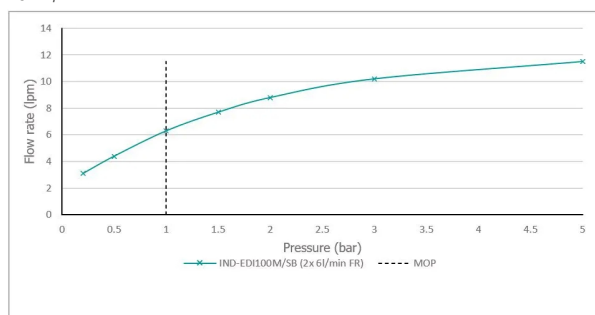

SPECIFICATION SHEET

COLLECTION: EDIT

PRODUCT CODE: IND-EDI100M/SB-BRG

DESCRIPTION:

mini mono basin mixer
single lever
deck mounted
smooth bodied
without universal basin waste
ceramic cartridge C-010-N25
2 x 1/2" nut x 400mm fl exipipe connection
deck mount drill hole diameter 35mm
minimum operating pressure 1.0 bar MP

FINISH:

Brushed Gold

MINIMUM OPERATING PRESSURE:

1.0 bar MP

FLOW RATE AT 3.0 BAR FLOW PRESSURE:

10.2 l/min

tel: 01934 744466
email: sales@vado.com
www.vado.com

where inspiration flows
taps | showering | accessories