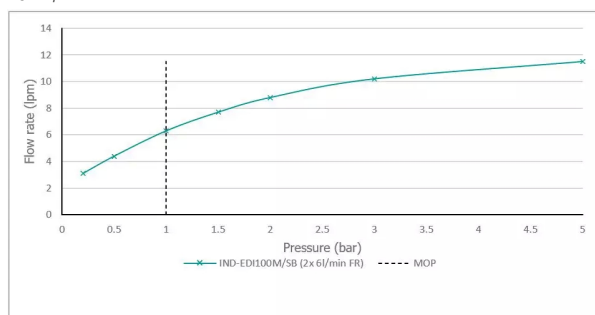

FINISH:

Brushed Black

MINIMUM OPERATING PRESSURE:

1.0 bar MP

FLOW RATE AT 3.0 BAR FLOW PRESSURE:

10.2 l/min

tel: 01934 744466
email: sales@vado.com
www.vado.com

where inspiration flows
taps | showering | accessories