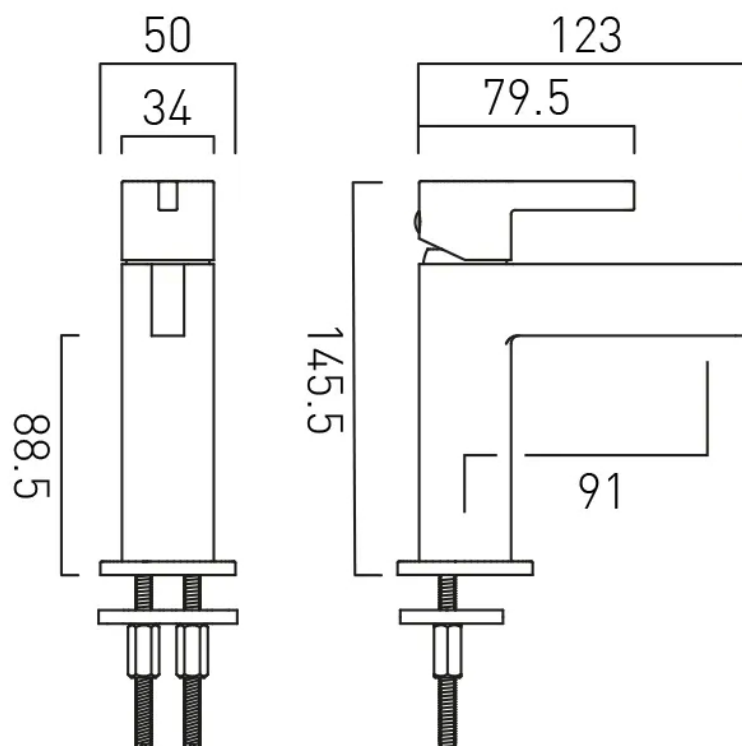

SPECIFICATION SHEET

COLLECTION: EDIT

PRODUCT CODE: IND-EDI100M/SB-BLK

DESCRIPTION:

mini mono basin mixer
single lever
deck mounted
smooth bodied
without universal basin waste
ceramic cartridge C-010-N25
2 x 1/2" nut x 400mm fl exipipe connection
deck mount drill hole diameter 35mm
minimum operating pressure 1.0 bar MP

FINISH:

Brushed Black

MINIMUM OPERATING PRESSURE:

1.0 bar MP

FLOW RATE AT 3.0 BAR FLOW PRESSURE:

10.2 l/min

tel: 01934 744466
email: sales@vado.com
www.vado.com

where inspiration flows
taps | showering | accessories

TECHNICAL DRAWING

COLLECTION: EDIT

PRODUCT CODE: IND-EDI100M/SB-BLK

tel: 01934 744466
email: sales@vado.com
www.vado.com

where inspiration flows
taps | showering | accessories