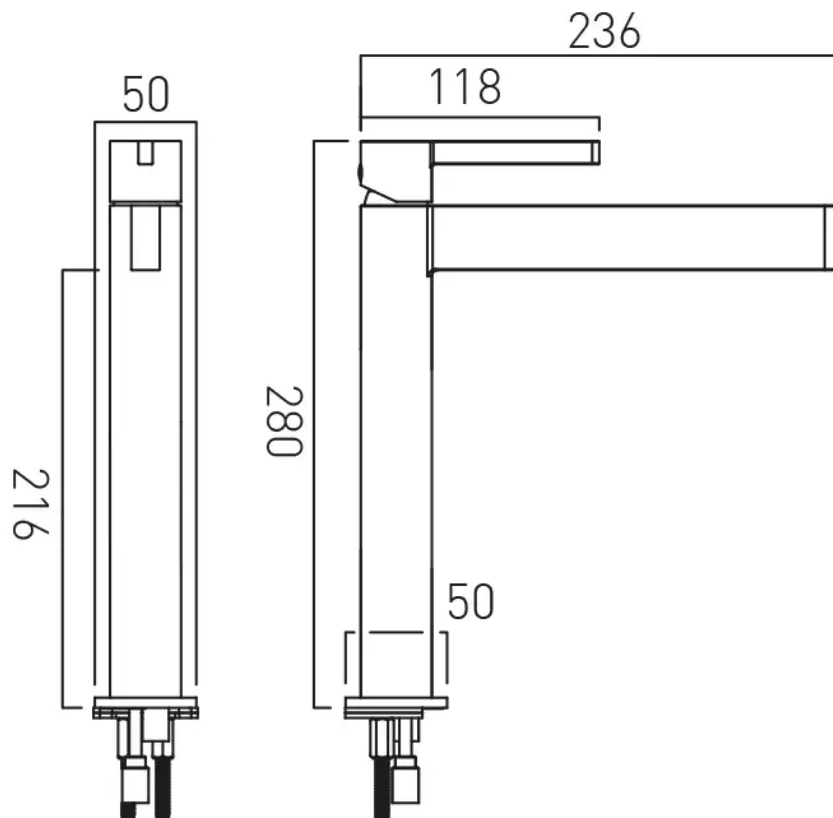

tel: 01934 744466
email: sales@vado.com
www.vado.com

where inspiration flows
taps | showering | accessories

TECHNICAL DRAWING

COLLECTION: EDIT

PRODUCT CODE: IND-EDI100E/SB-BLK

tel: 01934 744466
email: sales@vado.com
www.vado.com