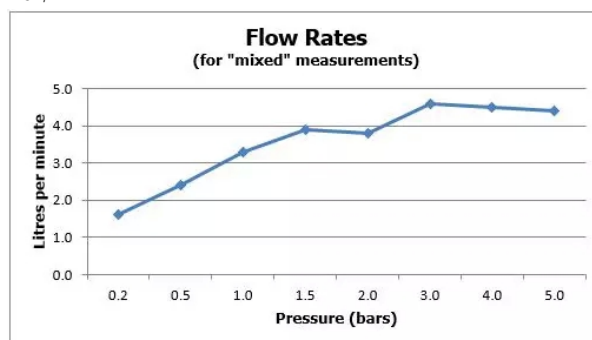

FINISH:

Brushed Black

FLOW REGULATOR:

flow regulator fitted as standard

MINIMUM OPERATING PRESSURE:

1.0 bar MP

FLOW RATE AT 3.0 BAR FLOW PRESSURE:

4.5 l/min