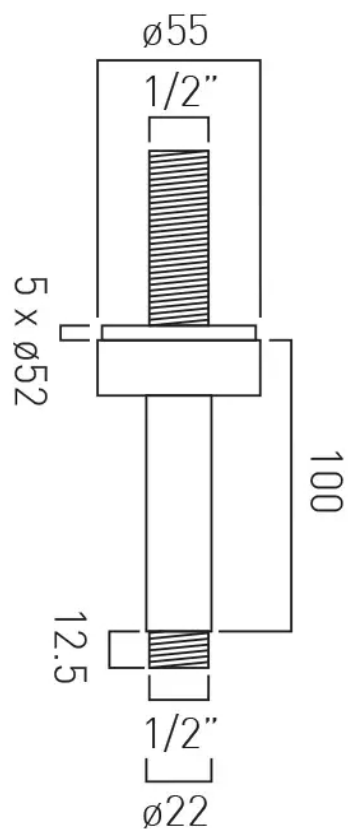

SPECIFICATION SHEET

COLLECTION:

PRODUCT CODE: IND-CMA/RO/4IN-BRG

DESCRIPTION:

fixed head ceiling mounting arm
100mm (4")
1/2" x 70mm threaded inlet
1/2" threaded outlet

FINISH:

Brushed Gold

tel: 01934 744466
email: sales@vado.com
www.vado.com

where inspiration flows
taps | showering | accessories

TECHNICAL DRAWING

COLLECTION:

PRODUCT CODE: IND-CMA/RO/4IN-BRG

tel: 01934 744466
email: sales@vado.com
www.vado.com

where inspiration flows
taps | showering | accessories