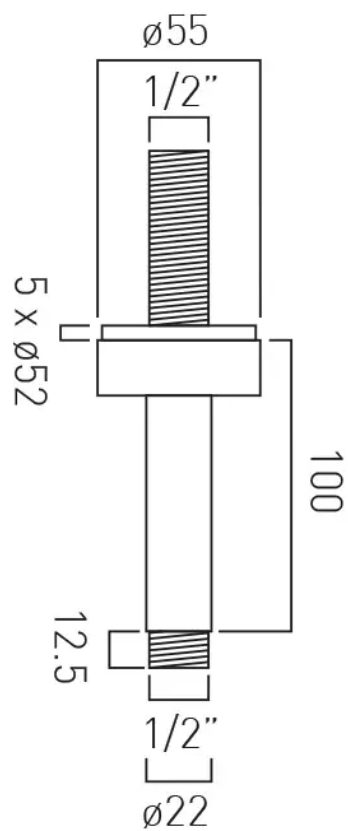

SPECIFICATION SHEET

COLLECTION:

PRODUCT CODE: IND-CMA/RO/4IN-BLK

DESCRIPTION:

fixed head ceiling mounting arm
100mm (4")
1/2" x 70mm threaded inlet
1/2" threaded outlet

FINISH:

Brushed Black

tel: 01934 744466
email: sales@vado.com
www.vado.com

where inspiration flows
taps | showering | accessories

TECHNICAL DRAWING

COLLECTION:

PRODUCT CODE: IND-CMA/RO/4IN-BLK

tel: 01934 744466
email: sales@vado.com
www.vado.com

where inspiration flows
taps | showering | accessories