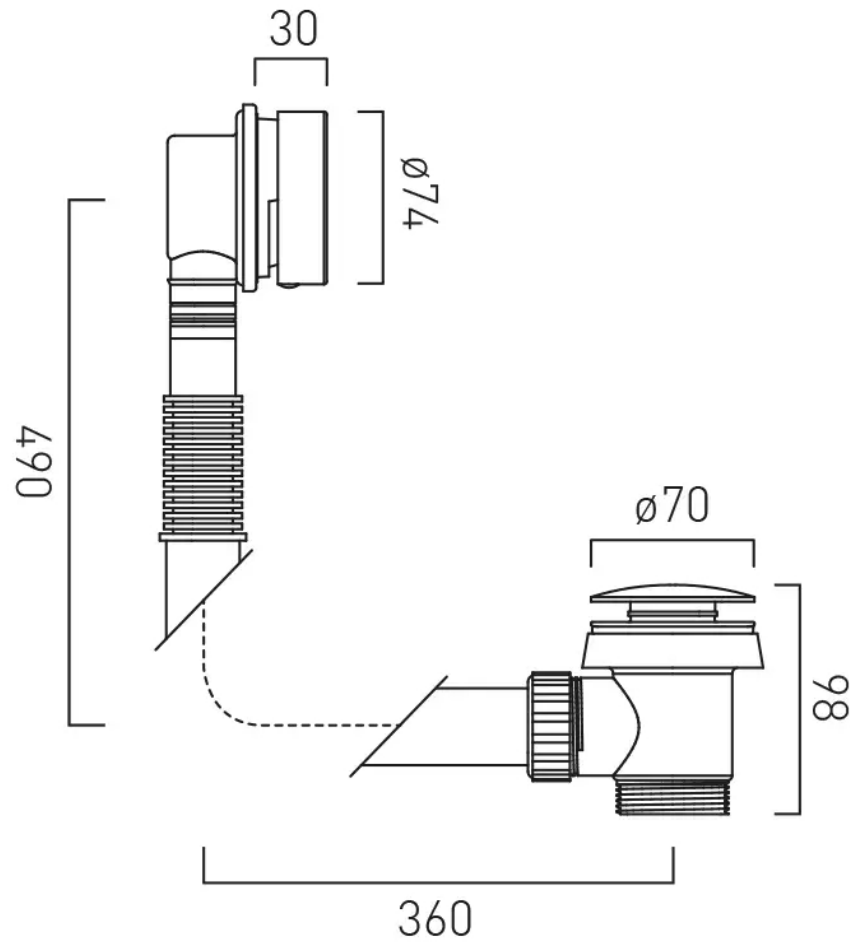

# SPECIFICATION SHEET

**COLLECTION:**

**PRODUCT CODE:** IND-71389/RO-BRN

**DESCRIPTION:**

push type bath waste and overflow  
1.1/2" x 10mm threaded outlet connection  
min-max overflow bath thickness 1mm-14mm

# TECHNICAL DRAWING

COLLECTION:

PRODUCT CODE: IND-71389/RO-BRN

tel: 01934 744466  
email: sales@vado.com  
www.vado.com

**where inspiration flows**  
taps | showering | accessories