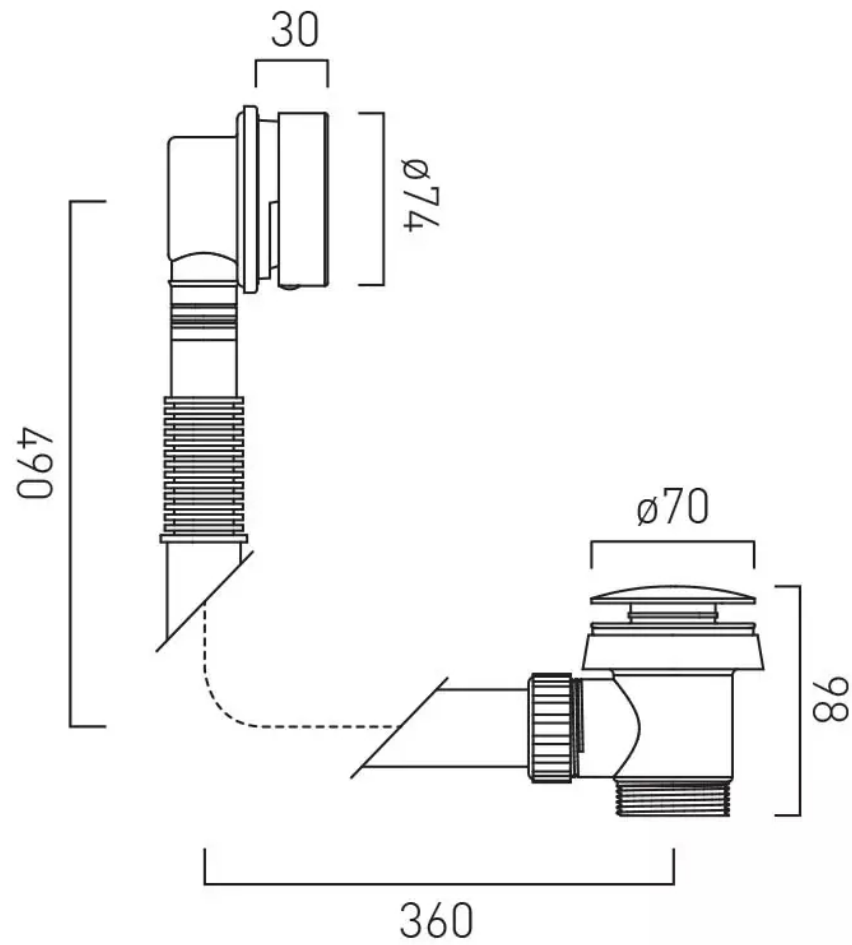

# SPECIFICATION SHEET

**COLLECTION:** OMIKA NOIR

**PRODUCT CODE:** IND-71389/RO-PB

**DESCRIPTION:**

push type bath waste and overflow  
1.1/2" x 10mm threaded outlet connection  
min-max overflow bath thickness 1mm-14mm

# TECHNICAL DRAWING

**COLLECTION:** OMIKA NOIR

**PRODUCT CODE:** IND-71389/RO-PB

tel: 01934 744466  
email: sales@vado.com  
www.vado.com

**where inspiration flows**  
taps | showering | accessories