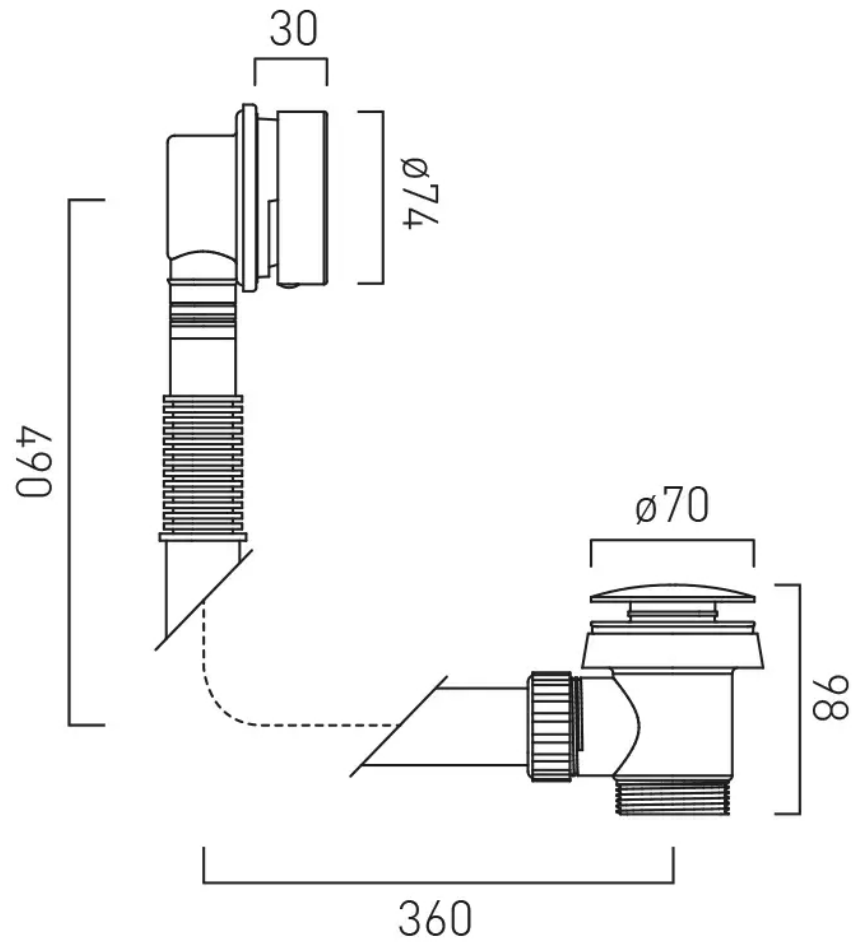

# SPECIFICATION SHEET

**COLLECTION:**

**PRODUCT CODE:** IND-71389/RO-BLK

**DESCRIPTION:**

push type bath waste and overflow  
1.1/2" x 10mm threaded outlet connection  
min-max overflow bath thickness 1mm-14mm

# TECHNICAL DRAWING

COLLECTION:

PRODUCT CODE: IND-71389/RO-BLK

tel: 01934 744466  
email: sales@vado.com  
www.vado.com

**where inspiration flows**  
taps | showering | accessories