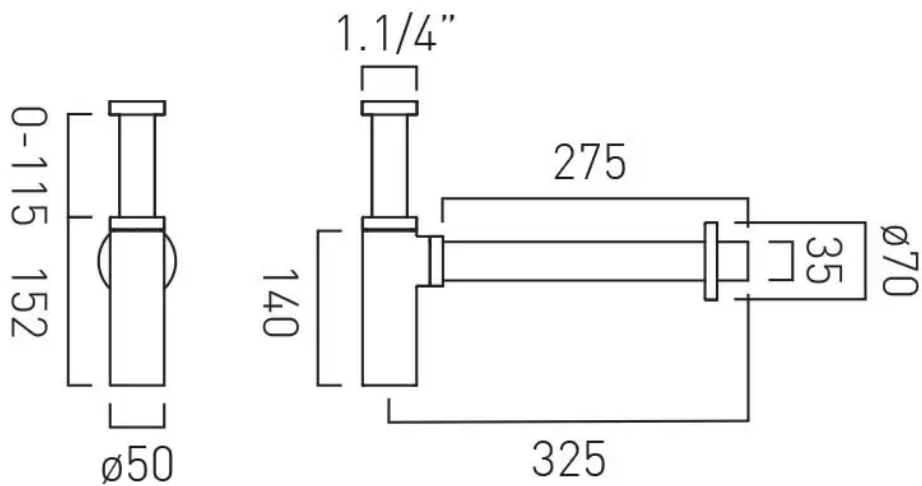

# SPECIFICATION SHEET

**COLLECTION:** OMIKA NOIR

**PRODUCT CODE:** IND-461/RO-PB

**DESCRIPTION:**

contemporary bottle trap  
35mm x 400mm pipe connections  
min-max vertical adjustment 60-140mm to outlet centre  
75mm water trap seal

# TECHNICAL DRAWING

**COLLECTION:** OMIKA NOIR

**PRODUCT CODE:** IND-461/RO-PB

tel: 01934 744466  
email: sales@vado.com  
www.vado.com

**where inspiration flows**  
taps | showering | accessories