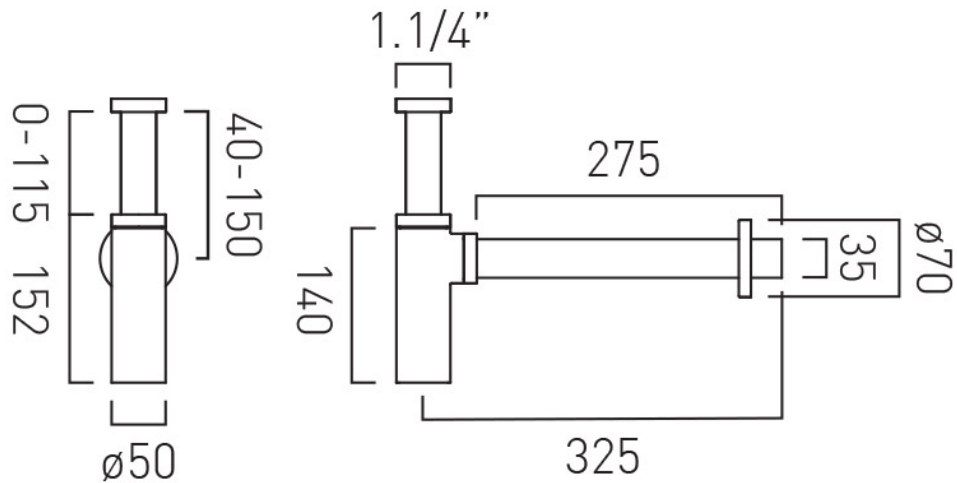

SPECIFICATION SHEET

COLLECTION: WASTES

PRODUCT CODE: IND-461/RO-BRN

DESCRIPTION:

contemporary round bottle trap
35mm x 300mm pipe connections
min-max vertical adjustment 40-150mm to
outlet centre
75mm water trap seal

FINISH:

Brushed Nickel

tel: 01934 744466
email: sales@vado.com
www.vado.com

where inspiration flows
taps | showering | accessories

TECHNICAL DRAWING

COLLECTION: WASTES

PRODUCT CODE: IND-461/RO-BRN

tel: 01934 744466
email: sales@vado.com
www.vado.com