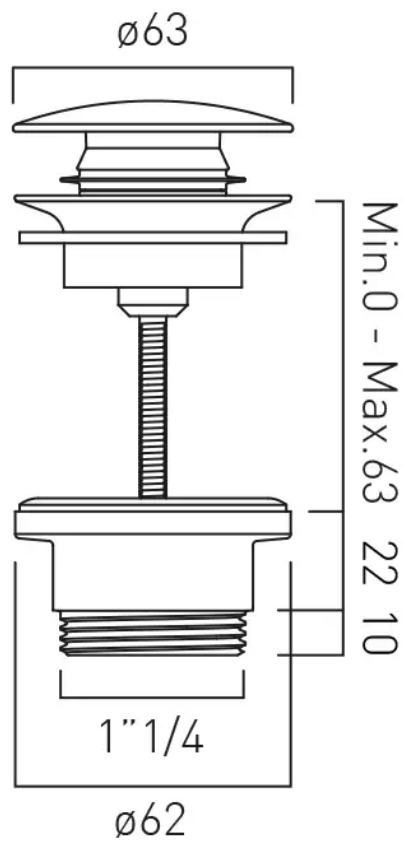

Easily converted from a clic-clac to a free-flow waste using the components supplied

Suitable for all basins whether slotted or unslotted

The cap can be easily unscrewed for cleaning

FINISH:

Brushed Nickel

tel: 01934 744466
email: sales@vado.com
www.vado.com

where inspiration flows
taps | showering | accessories

TECHNICAL DRAWING

COLLECTION:

PRODUCT CODE: IND-395-BRN

tel: 01934 744466
email: sales@vado.com
www.vado.com