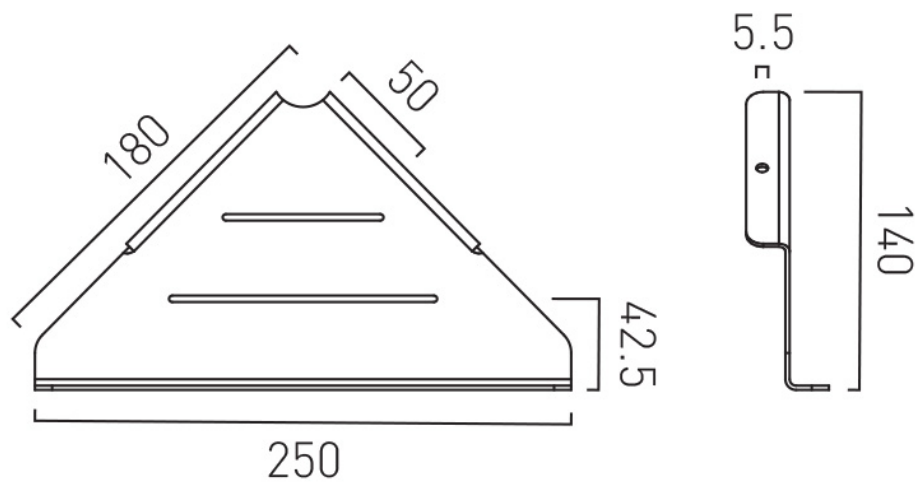

TECHNICAL DRAWING

COLLECTION:

PRODUCT CODE: IND-18501-BRG

tel: 01934 744466
email: sales@vado.com
www.vado.com

where inspiration flows
taps | showering | accessories