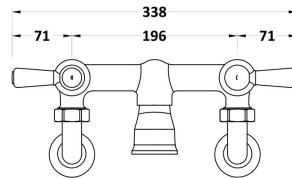

**Sales Code:** BC303HLWM

**Description:** Wall Mount Bath Filler Hex Lever

**Product Dimensions**

Height (mm):	142
Width (mm):	338
Depth (mm):	217
Length (mm):	
Nett Weight (kg):	2.3

**Packaging Dimensions**

Height (mm):	125
Width (mm):	250
Depth (mm):	200
Gross Weight (kg):	2.3

**Packaging Data**

Box Colour:	White Cardboard Box
Box Qty:	1
Label Size:	100 x 50
Label Colour:	White Label
Label Qty:	1

**Outer Box Dimensions (If Applicable)**

Height (mm):	200
Width (mm):	250
Depth (mm):	125

Length (mm):	
Gross Weight (kg):	
Barcode:	5056211853145

**Product Details**

Country of Origin:	China
Fitting Instruction:	No
Product Material:	Brass
Control Type:	Manual
Waste Included:	Waste Not Included
Waste Type:	Not Applicable
WRAS Approval:	No
Approval No:	N/A
Valve/Cartridge Type:	1/4 Turn Ceramic Disc
Colour/Finish:	Chrome
Mount Type:	Wall
Operating Pressure (bar):	0.2
Flow Rates: (Litres Per Min)	0.1 bar: 10    0.5 bar: 36.2    1 bar: 53    2 bar: 75.7    3 bar: 92
Pipe Size:	22 mm (3/4" Bsp)
Pipe Centres:	196mm