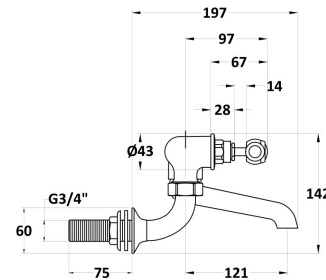

**Sales Code:** BC303HLWM

**Description:** Wall Mount Bath Filler Hex Lever

**Product Dimensions**

Height (mm):	142
Width (mm):	338
Depth (mm):	217
Length (mm):	
Nett Weight (kg):	2.3

**Packaging Dimensions**

Height (mm):	125
Width (mm):	250
Depth (mm):	200
Gross Weight (kg):	2.3

**Packaging Data**

Box Colour:	White Cardboard Box
Box Qty:	1
Label Size:	100 x 50
Label Colour:	White Label
Label Qty:	1

**Outer Box Dimensions (If Applicable)**

Height (mm):	200
Width (mm):	250
Depth (mm):	125

Length (mm):	
Gross Weight (kg):	
Barcode:	5056211853145

**Product Details**

Country of Origin:	China
Fitting Instruction:	No
Product Material:	Brass
Control Type:	Manual
Waste Included:	Waste Not Included
Waste Type:	Not Applicable
WRAS Approval:	No
Approval No:	N/A
Valve/Cartridge Type:	1/4 Turn Ceramic Disc
Colour/Finish:	Chrome
Mount Type:	Wall
Operating Pressure (bar):	0.2
Flow Rates: (Litres Per Min)	0.1 bar: 10    0.5 bar: 36.2    1 bar: 53    2 bar: 75.7    3 bar: 92
Pipe Size:	22 mm (3/4" Bsp)
Pipe Centres:	196mm