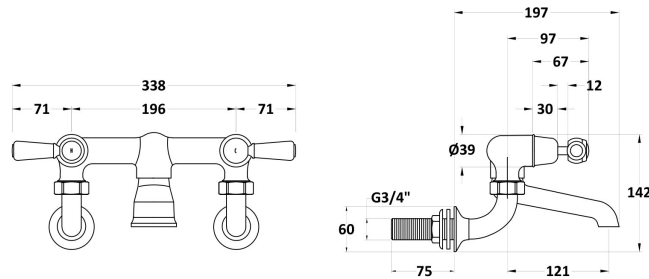

Sales Code: BC303DLWM

Description: Wall Mount Bath Filler Dome Lever

Product Dimensions

Height (mm):	142
Width (mm):	338
Depth (mm):	217
Length (mm):	
Nett Weight (kg):	2.3

Packaging Dimensions

Height (mm):	125
Width (mm):	250
Depth (mm):	200
Gross Weight (kg):	2.3

Packaging Data

Box Colour:	White Cardboard Box
Box Qty:	1
Label Size:	100 x 50
Label Colour:	White Label
Label Qty:	1

Outer Box Dimensions (If Applicable)

Height (mm):	200
Width (mm):	250
Depth (mm):	125

Length (mm):

Gross Weight (kg):

Barcode: 5056211853121

Product Details

Country of Origin:	China
Fitting Instruction:	No
Product Material:	Brass
Control Type:	Manual
Waste Included:	Waste Not Included
Waste Type:	Not Applicable
WRAS Approval:	No
Approval No:	N/A
Valve/Cartridge Type:	1/4 Turn Ceramic Disc
Colour/Finish:	Chrome
Mount Type:	Wall
Operating Pressure (bar):	0.2
Flow Rates: (Litres Per Min)	0.1 bar: 10 0.5 bar: 36.2 1 bar: 53 2 bar: 75.7 3 bar: 92
Pipe Size:	22 mm (3/4" Bsp)
Pipe Centres:	196mm