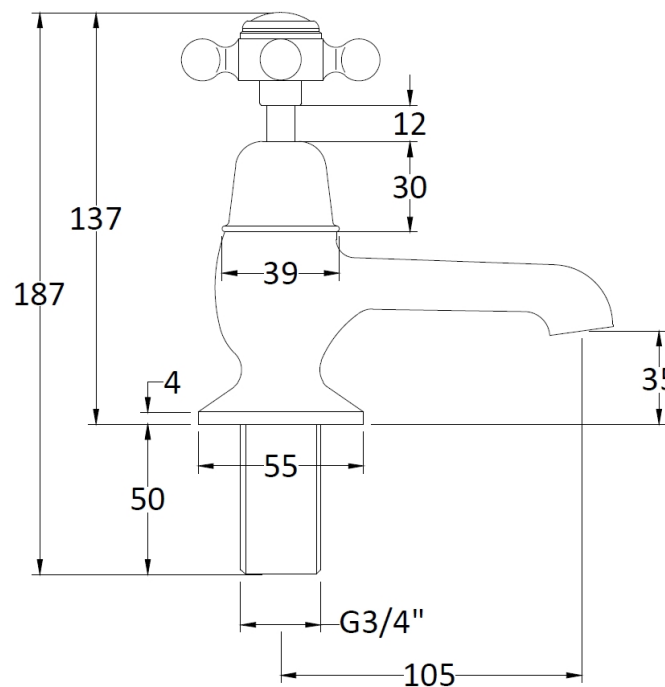

Sales Code: BC302DX

Description: Topaz Bath Taps

Product Dimensions

Height (mm):	137
Width (mm):	66
Depth (mm):	119
Length (mm):	
Nett Weight (kg):	1.7

Packaging Dimensions

Height (mm):	55
Width (mm):	160
Depth (mm):	260
Gross Weight (kg):	1.9

Packaging Data

Box Colour:	White Cardboard Box
Box Qty:	1
Label Size:	100 x 50
Label Colour:	White Label
Label Qty:	1

Outer Box Dimensions (If Applicable)

Height (mm):	300
Width (mm):	270
Depth (mm):	500
Length (mm):	
Gross Weight (kg):	
Barcode:	5055275830734

Product Details

Country of Origin:	United Kingdom
Fitting Instruction:	No
Product Material:	Brass
Control Type:	Manual
Waste Included:	Waste Not Included
Waste Type:	Not Applicable
WRAS Approval:	No
Approval No:	N/A
Valve/Cartridge Type:	1/4 Turn Ceramic Disc
Colour/Finish:	Chrome
Mount Type:	Deck
Operating Pressure (bar):	0.1

Flow Rates: (Litres Per Min)	0.1 bar: 8.4	0.5 bar: 21.3	1 bar: 30.7	2 bar: 43.7	3 bar: 46.8
Pipe Size:	22 mm (3/4" Bsp)				
Pipe Centres:	N/A				