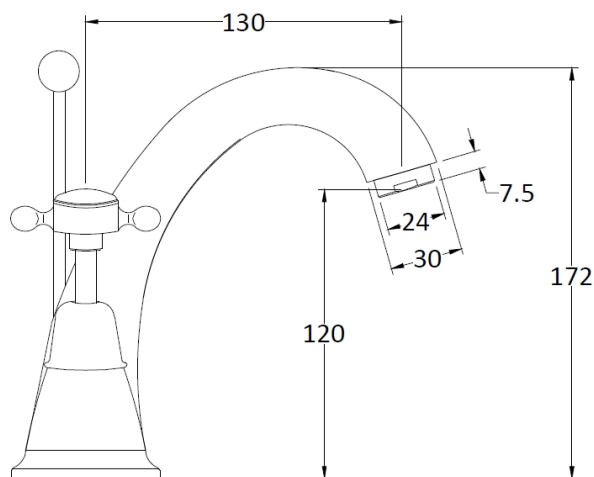

Sales Code: BC405DX

Description: Topaz Black Dome Mono Basin Mixer

Product Dimensions

Height (mm):	176
Width (mm):	214
Depth (mm):	185
Length (mm):	
Nett Weight (kg):	1.88

Packaging Dimensions

Height (mm):	125
Width (mm):	220
Depth (mm):	390
Gross Weight (kg):	2.43

Packaging Data

Box Colour:	White Cardboard Box
Box Qty:	1
Label Size:	100 x 50
Label Colour:	White Label
Label Qty:	1

Outer Box Dimensions (If Applicable)

Height (mm):	395
Width (mm):	415
Depth (mm):	440
Length (mm):	

Gross Weight (kg):	
Barcode:	5055275871409

Product Details

Country of Origin:	United Kingdom
Fitting Instruction:	No
Product Material:	Brass
Control Type:	Manual
Waste Included:	Waste Included
Waste Type:	Pop-Up
WRAS Approval:	Approval No: N/A
Valve/Cartridge Type:	1/4 Turn Ceramic Disc
Colour/Finish:	Chrome
Mount Type:	Deck
Operating Pressure (bar):	0.1

Flow Rates: (Litres Per Min)	0.1 bar: 6.4 0.5 bar: 16.2 1 bar: 23.4 2 bar: 33.5 3 bar: 41
Pipe Size:	15 mm
Pipe Centres:	N/A