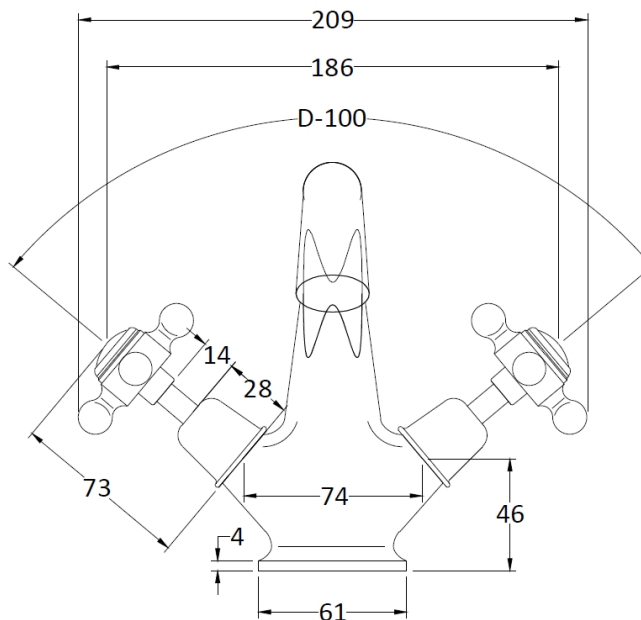

Sales Code: BC405DX

Description: Topaz Black Dome Mono Basin Mixer

Product Dimensions

Height (mm):	176
Width (mm):	214
Depth (mm):	185
Length (mm):	
Nett Weight (kg):	1.88

Packaging Dimensions

Height (mm):	125
Width (mm):	220
Depth (mm):	390
Gross Weight (kg):	2.43

Packaging Data

Box Colour:	White Cardboard Box
Box Qty:	1
Label Size:	100 x 50
Label Colour:	White Label
Label Qty:	1

Outer Box Dimensions (If Applicable)

Height (mm):	395
Width (mm):	415
Depth (mm):	440
Length (mm):	

Gross Weight (kg):	
Barcode:	5055275871409

Product Details

Country of Origin:	United Kingdom
Fitting Instruction:	No
Product Material:	Brass
Control Type:	Manual
Waste Included:	Waste Included
Waste Type:	Pop-Up
WRAS Approval:	Approval No: N/A
Valve/Cartridge Type:	1/4 Turn Ceramic Disc
Colour/Finish:	Chrome
Mount Type:	Deck
Operating Pressure (bar):	0.1

Flow Rates: (Litres Per Min)	0.1 bar: 6.4 0.5 bar: 16.2 1 bar: 23.4 2 bar: 33.5 3 bar: 41
Pipe Size:	15 mm
Pipe Centres:	N/A