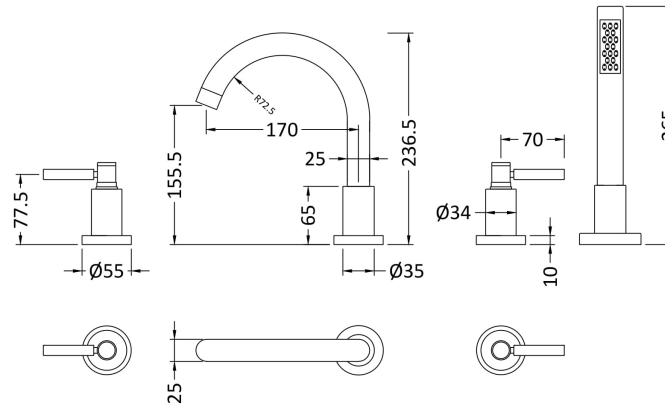

Sales Code: TEL334S

Description: Tec 4 Tap Hole Bath Mixer

Product Dimensions

Height (mm):	
Width (mm):	
Depth (mm):	
Length (mm):	
Nett Weight (kg):	0.1

Packaging Dimensions

Height (mm):	550
Width (mm):	550
Depth (mm):	550
Gross Weight (kg):	0.1

Packaging Data

Box Colour:	
Box Qty:	0
Label Size:	0 x 0
Label Colour:	
Label Qty:	0

Outer Box Dimensions (If Applicable)

Height (mm):	
Width (mm):	
Depth (mm):	
Length (mm):	
Gross Weight (kg):	
Barcode:	5055275888766

Product Details

Country of Origin:	
Fitting Instruction:	Yes
Product Material:	
Control Type:	
Waste Included:	
Waste Type:	
WRAS Approval:	Approval No:
Valve/Cartridge Type:	
Colour/Finish:	
Mount Type:	
Operating Pressure (bar):	
Flow Rates: (Litres Per Min)	0.1 bar: 0.5 bar: 1 bar: 2 bar: 3 bar:
Pipe Size:	
Pipe Centres:	