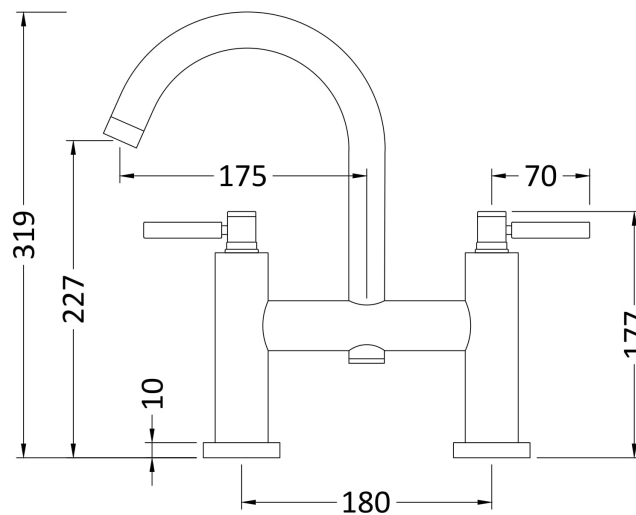

Sales Code: TEL353

Description: Tec Lever Bath Filler Small Swivel Spout

Product Dimensions

Height (mm):	320
Width (mm):	360
Depth (mm):	240
Length (mm):	
Nett Weight (kg):	3.03

Packaging Dimensions

Height (mm):	100
Width (mm):	235
Depth (mm):	265
Gross Weight (kg):	3.03

Packaging Data

Box Colour:	White Cardboard Box
Box Qty:	1
Label Size:	100 x 50
Label Colour:	White Label
Label Qty:	2

Outer Box Dimensions (If Applicable)

Height (mm):	310
Width (mm):	480
Depth (mm):	290
Length (mm):	
Gross Weight (kg):	18
Barcode:	5055146198093

Product Details

Country of Origin:	United Kingdom
Fitting Instruction:	No
Product Material:	Brass
Control Type:	Manual
Waste Included:	Waste Not Included
Waste Type:	Not Applicable
WRAS Approval: Yes	Approval No: 2204060
Valve/Cartridge Type:	1/4 Turn Ceramic Disc
Colour/Finish:	Chrome
Mount Type:	Deck
Operating Pressure (bar):	0.2

Flow Rates: (Litres Per Min)	0.1 bar: 8	0.5 bar: 29	1 bar: 40	2 bar: 48	3 bar: 0
Pipe Size:	22 mm (3/4" Bsp)				
Pipe Centres:	180 mm				