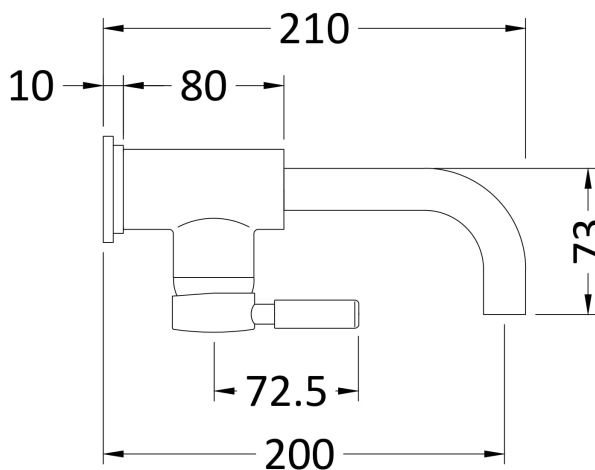

### Product Dimensions

Height (mm):	210
Width (mm):	55
Depth (mm):	200
Length (mm):	
Nett Weight (kg):	1.64

### Packaging Dimensions

Height (mm):	90
Width (mm):	175
Depth (mm):	275
Gross Weight (kg):	1.64

### Outer Box Dimensions (If Applicable)

Height (mm):	460
Width (mm):	220
Depth (mm):	460
Length (mm):	
Gross Weight (kg):	13
Barcode:	5055146151937

Flow Rates: (Litres Per Min)	0.1 bar: 6	0.5 bar: 9	1 bar: 11	2 bar: 16	3 bar: 19
Pipe Size:	15 mm				
Pipe Centres:	N/A				