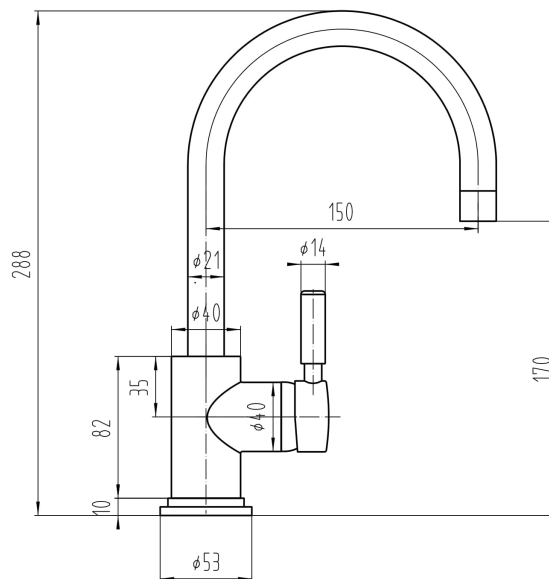

Sales Code: PN380

Description: Tec Single Lever Side Action Basin Mixer

Product Dimensions

Height (mm):	288
Width (mm):	53
Depth (mm):	188
Length (mm):	
Nett Weight (kg):	1.6

Packaging Dimensions

Height (mm):	85
Width (mm):	185
Depth (mm):	270
Gross Weight (kg):	1.6

Packaging Data

Box Colour:	White Cardboard Box
Box Qty:	1
Label Size:	100 x 50
Label Colour:	White Label
Label Qty:	2

Outer Box Dimensions (If Applicable)

Height (mm):	400
Width (mm):	280
Depth (mm):	560
Length (mm):	
Gross Weight (kg):	10
Barcode:	5055275870921

Product Details

Country of Origin:	China
Fitting Instruction:	No
Product Material:	Brass
Control Type:	Manual
Waste Included:	Waste Included
Waste Type:	Push Button
WRAS Approval: N/A	Approval No: N/A
Valve/Cartridge Type:	Single Lever Cartridge
Colour/Finish:	Chrome
Mount Type:	Deck
Operating Pressure (bar):	0.1

Flow Rates: (Litres Per Min)	0.1 bar: 3.7	0.5 bar: 8.5	1 bar: 12.2	2 bar: 17.2	3 bar: 21.1
Pipe Size:	15 mm				
Pipe Centres:	N/A				