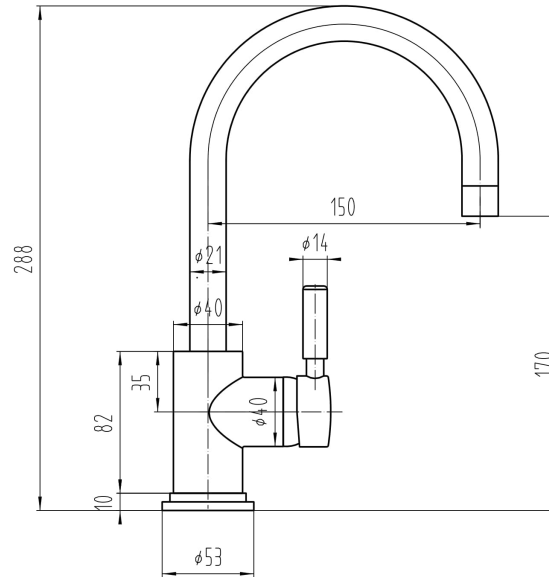

Sales Code: PN880

Description: Tec Single Lever Side Action Basin Mixer

Product Dimensions

Height (mm):	292
Width (mm):	50
Depth (mm):	190
Length (mm):	
Nett Weight (kg):	1.6

Packaging Dimensions

Height (mm):	85
Width (mm):	185
Depth (mm):	270
Gross Weight (kg):	1.6

Packaging Data

Box Colour:	White Cardboard Box
Box Qty:	1
Label Size:	100 x 50
Label Colour:	White Label
Label Qty:	2

Outer Box Dimensions (If Applicable)

Height (mm):	400
Width (mm):	280
Depth (mm):	560
Length (mm):	
Gross Weight (kg):	
Barcode:	5056462659077

Product Details

Country of Origin:	China
Fitting Instruction:	No
Product Material:	Brass
Control Type:	Manual
Waste Included:	Waste Included
Waste Type:	Push Button
WRAS Approval:	Approval No: N/A
Valve/Cartridge Type:	Single Lever Cartridge
Colour/Finish:	Brushed Brass
Mount Type:	Deck
Operating Pressure (bar):	0.1
Flow Rates: (Litres Per Min)	0.1 bar: 3 0.5 bar: 6 1 bar: 8 2 bar: 12 3 bar: 16
Pipe Size:	15 mm
Pipe Centres:	Not Applicable