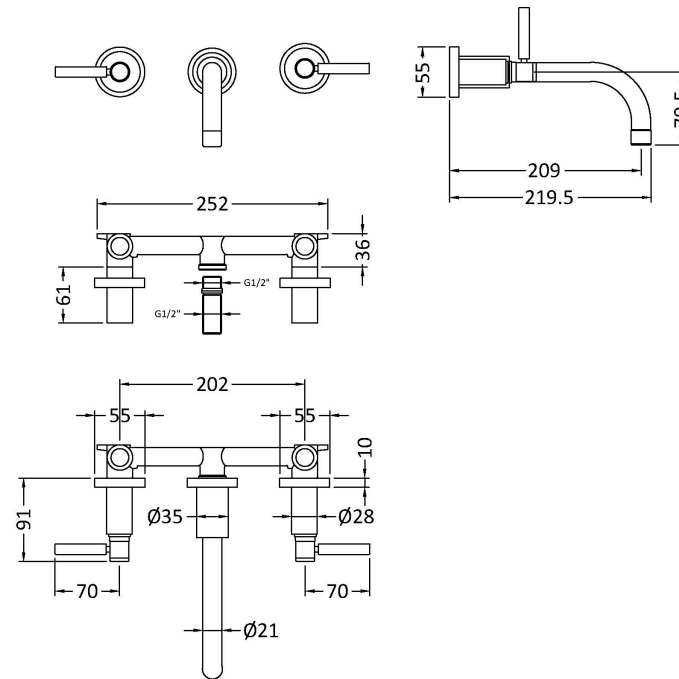

Sales Code: TEL417

Description: Tec Lever W/H Basin Mixer

Product Dimensions

Height (mm):	106
Width (mm):	320
Depth (mm):	260
Length (mm):	
Nett Weight (kg):	2.21

Packaging Dimensions

Height (mm):	140
Width (mm):	180
Depth (mm):	350
Gross Weight (kg):	2.21

Packaging Data

Box Colour:	White Cardboard Box
Box Qty:	1
Label Size:	100 x 50
Label Colour:	White Label
Label Qty:	2

Outer Box Dimensions (If Applicable)

Height (mm):	
Width (mm):	
Depth (mm):	
Length (mm):	
Gross Weight (kg):	18
Barcode:	5056462673684

Product Details

Country of Origin:	United Kingdom
Fitting Instruction:	No
Product Material:	Brass
Control Type:	Manual
Waste Included:	Waste Not Included
Waste Type:	Not Applicable
WRAS Approval: Yes	Approval No: 2204064
Valve/Cartridge Type:	1/4 Turn Ceramic Disc
Colour/Finish:	Matt Black
Mount Type:	Wall
Operating Pressure (bar):	0.1
Flow Rates: (Litres Per Min)	0.1 bar: 5 0.5 bar: 12 1 bar: 16 2 bar: 22 3 bar: 27
Pipe Size:	15 mm
Pipe Centres:	N/A