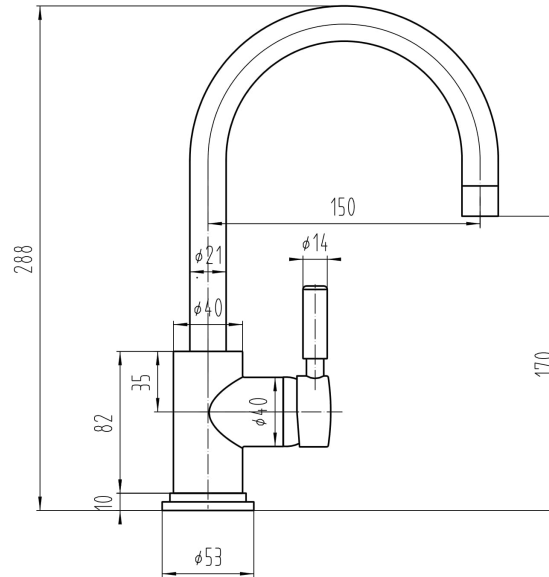

**Sales Code:** PN480

**Description:** Tec Single Lever Side Action Basin Mixer

**Product Dimensions**

Height (mm):	292
Width (mm):	50
Depth (mm):	190
Length (mm):	
Nett Weight (kg):	1.6

**Packaging Dimensions**

Height (mm):	85
Width (mm):	185
Depth (mm):	270
Gross Weight (kg):	1.6

**Packaging Data**

Box Colour:	White Cardboard Box
Box Qty:	1
Label Size:	100 x 50
Label Colour:	White Label
Label Qty:	2

**Outer Box Dimensions (If Applicable)**

Height (mm):	400
Width (mm):	280
Depth (mm):	560
Length (mm):	
Gross Weight (kg):	
Barcode:	5056462659084

**Product Details**

Country of Origin:	China
Fitting Instruction:	No
Product Material:	Brass
Control Type:	Manual
Waste Included:	Waste Included
Waste Type:	Push Button
WRAS Approval:	Approval No: N/A
Valve/Cartridge Type:	Single Lever Cartridge
Colour/Finish:	Matt Black
Mount Type:	Deck
Operating Pressure (bar):	0.1
Flow Rates: (Litres Per Min)	0.1 bar: 3    0.5 bar: 6    1 bar: 8    2 bar: 12    3 bar: 16
Pipe Size:	15 mm
Pipe Centres:	Not Applicable