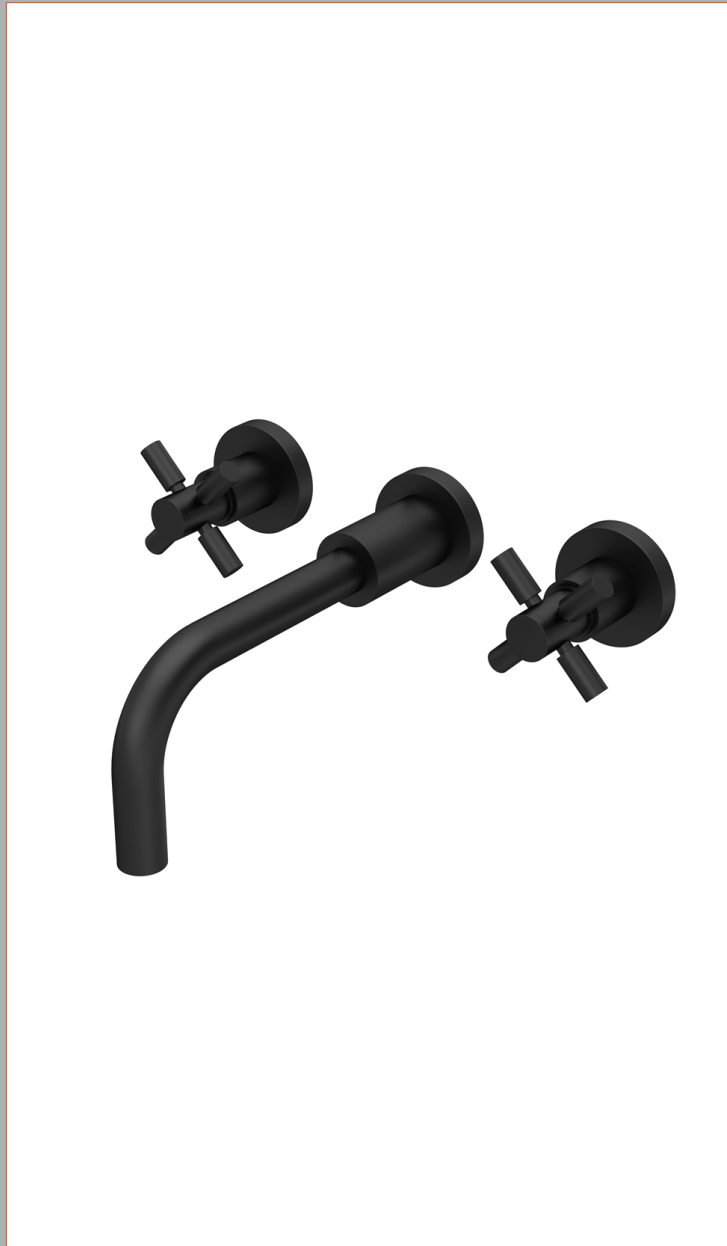

Sales Code: TEX417

Description: Tec Crosshead W/H Basin Mixer

### Product Dimensions

Height (mm):	113
Width (mm):	255
Depth (mm):	220
Length (mm):	
Nett Weight (kg):	2.23

### Packaging Dimensions

Height (mm):	140
Width (mm):	180
Depth (mm):	350
Gross Weight (kg):	2.23

### Product Details

Country of Origin:	United Kingdom
Fitting Instruction:	No
Product Material:	Brass
Control Type:	Manual
Waste Included:	Waste Not Included
Waste Type:	Not Applicable
WRAS Approval: Yes	Approval No: 2204064
Valve/Cartridge Type:	1/4 Turn Ceramic Disc
Colour/Finish:	Matt Black
Mount Type:	Deck
Operating Pressure (bar):	0.1
Flow Rates: (Litres Per Min)	0.1 bar: 5    0.5 bar: 12    1 bar: 16    2 bar: 22    3 bar: 27
Pipe Size:	15 mm
Pipe Centres:	N/A