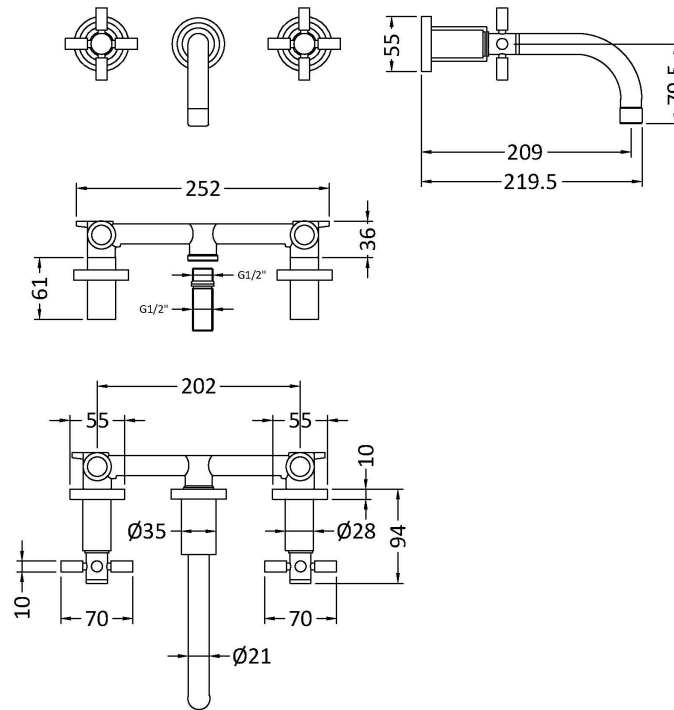

### Product Dimensions

Height (mm):	113
Width (mm):	255
Depth (mm):	220
Length (mm):	
Nett Weight (kg):	2.23

### Packaging Dimensions

Height (mm):	140
Width (mm):	180
Depth (mm):	350
Gross Weight (kg):	2.23

### Outer Box Dimensions (If Applicable)

Height (mm):	
Width (mm):	
Depth (mm):	
Length (mm):	
Gross Weight (kg):	18
Barcode:	5056462673691

### Product Details

Country of Origin:	United Kingdom
Fitting Instruction:	No
Product Material:	Brass
Control Type:	Manual
Waste Included:	Waste Not Included
Waste Type:	Not Applicable
WRAS Approval: Yes	Approval No: 2204064
Valve/Cartridge Type:	1/4 Turn Ceramic Disc
Colour/Finish:	Matt Black
Mount Type:	Deck
Operating Pressure (bar):	0.1
Flow Rates: (Litres Per Min)	0.1 bar: 5    0.5 bar: 12    1 bar: 16    2 bar: 22    3 bar: 27
Pipe Size:	15 mm
Pipe Centres:	N/A