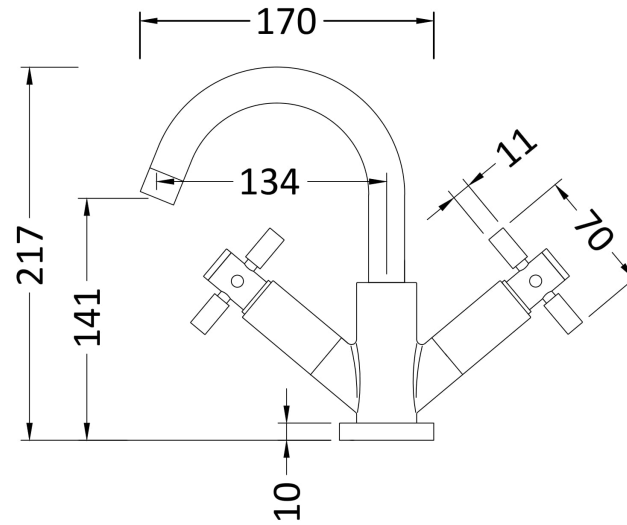

Sales Code: TEX415

Description: Tec Crosshead Mono Small S Spout & Wst

Product Dimensions

Height (mm):	217
Width (mm):	230
Depth (mm):	175
Length (mm):	
Nett Weight (kg):	2.56

Packaging Dimensions

Height (mm):	90
Width (mm):	175
Depth (mm):	270
Gross Weight (kg):	2.56

Packaging Data

Box Colour:	White Cardboard Box
Box Qty:	1
Label Size:	100 x 50
Label Colour:	White Label
Label Qty:	2

Outer Box Dimensions (If Applicable)

Height (mm):	410
Width (mm):	557
Depth (mm):	295
Length (mm):	
Gross Weight (kg):	20
Barcode:	5056462673660

Product Details

Country of Origin:	United Kingdom
Fitting Instruction:	No
Product Material:	Brass
Control Type:	Manual
Waste Included:	Waste Included
Waste Type:	Push Button
WRAS Approval: Yes	Approval No: 2204064
Valve/Cartridge Type:	1/4 Turn Ceramic Disc
Colour/Finish:	Matt Black
Mount Type:	Deck
Operating Pressure (bar):	0.1

Flow Rates: (Litres Per Min)	0.1 bar: 3	0.5 bar: 16	1 bar: 22	2 bar: 31	3 bar: 38
Pipe Size:	15 mm				
Pipe Centres:	N/A				