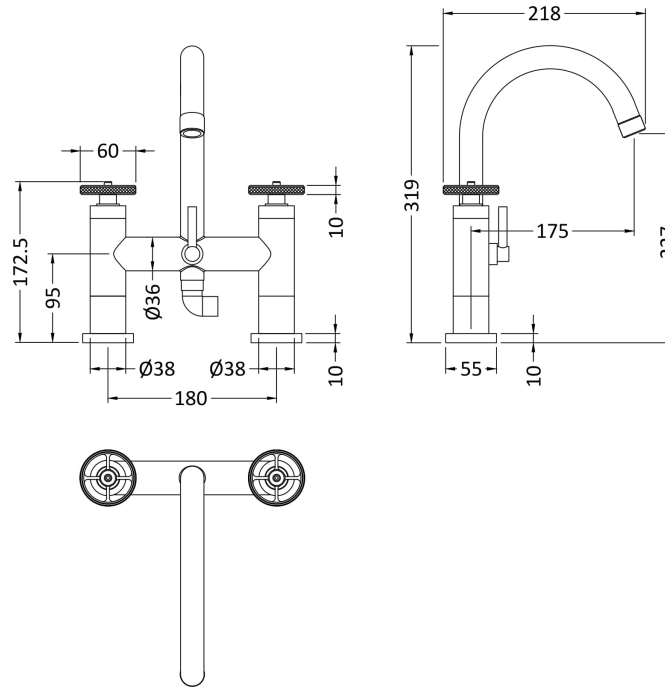

### Product Dimensions

Height (mm):	319
Width (mm):	230
Depth (mm):	50
Length (mm):	
Nett Weight (kg):	4.3

### Packaging Dimensions

Height (mm):	140
Width (mm):	235
Depth (mm):	265
Gross Weight (kg):	4.4

### Outer Box Dimensions (If Applicable)

Height (mm):	315
Width (mm):	490
Depth (mm):	280
Length (mm):	
Gross Weight (kg):	18
Barcode:	5056211855040

Flow Rates: (Litres Per Min)	0.1 bar: 7	0.5 bar: 22	1 bar: 29	2 bar: 39	3 bar: 44
Pipe Size:	22 mm (3/4" Bsp)				
Pipe Centres:	N/A				