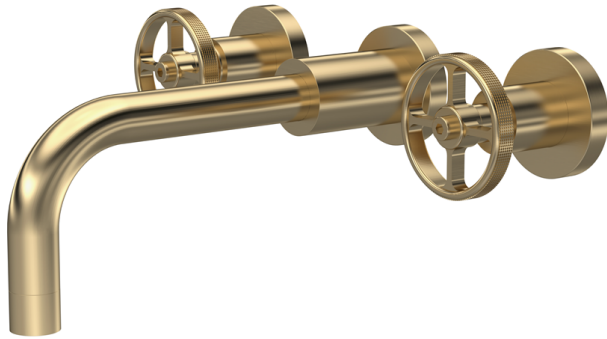

Sales Code: TIW817

Description: Industrial 3Th Wall Mounted Basin Mixer

Product Dimensions

Height (mm):	113
Width (mm):	255
Depth (mm):	220
Length (mm):	
Nett Weight (kg):	2.1

Packaging Dimensions

Height (mm):	140
Width (mm):	180
Depth (mm):	350
Gross Weight (kg):	2.2

Packaging Data

Box Colour:	White Cardboard Box
Box Qty:	1
Label Size:	100 x 50
Label Colour:	White Label
Label Qty:	2

Outer Box Dimensions (If Applicable)

Height (mm):	
Width (mm):	
Depth (mm):	
Length (mm):	
Gross Weight (kg):	18
Barcode:	5056462673868

Product Details

Country of Origin:	United Kingdom
Fitting Instruction:	No
Product Material:	Brass
Control Type:	Manual
Waste Included:	Waste Not Included
Waste Type:	Not Applicable
WRAS Approval: Yes	Approval No: 2204064
Valve/Cartridge Type:	1/4 Turn Ceramic Disc
Colour/Finish:	Brushed Brass
Mount Type:	Deck
Operating Pressure (bar):	0.1
Flow Rates: (Litres Per Min)	0.1 bar: 5 0.5 bar: 12 1 bar: 16 2 bar: 22 3 bar: 27
Pipe Size:	15 mm
Pipe Centres:	N/A