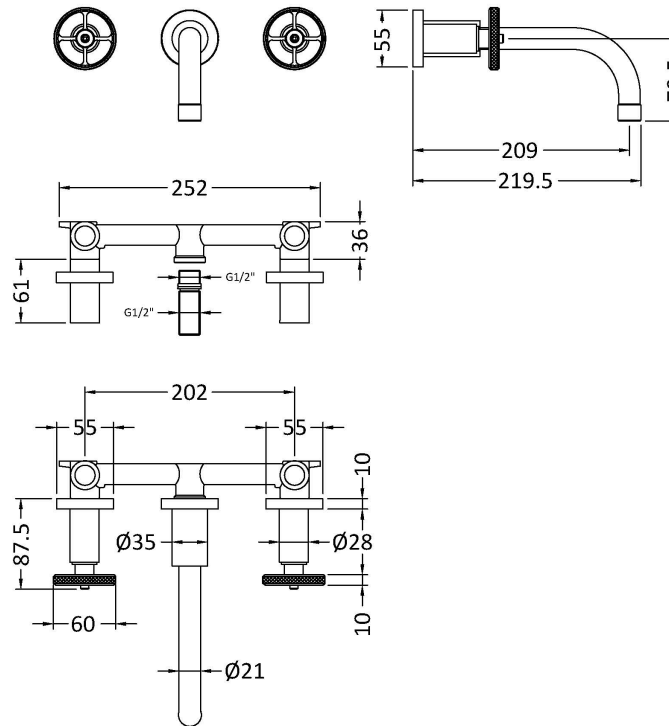

Sales Code: TIW817

Description: Industrial 3Th Wall Mounted Basin Mixer

Product Dimensions

Height (mm):	113
Width (mm):	255
Depth (mm):	220
Length (mm):	
Nett Weight (kg):	2.1

Packaging Dimensions

Height (mm):	140
Width (mm):	180
Depth (mm):	350
Gross Weight (kg):	2.2

Packaging Data

Box Colour:	White Cardboard Box
Box Qty:	1
Label Size:	100 x 50
Label Colour:	White Label
Label Qty:	2

Outer Box Dimensions (If Applicable)

Height (mm):	
Width (mm):	
Depth (mm):	
Length (mm):	
Gross Weight (kg):	18
Barcode:	5056462673868

Product Details

Country of Origin:	United Kingdom
Fitting Instruction:	No
Product Material:	Brass
Control Type:	Manual
Waste Included:	Waste Not Included
Waste Type:	Not Applicable
WRAS Approval: Yes	Approval No: 2204064
Valve/Cartridge Type:	1/4 Turn Ceramic Disc
Colour/Finish:	Brushed Brass
Mount Type:	Deck
Operating Pressure (bar):	0.1
Flow Rates: (Litres Per Min)	0.1 bar: 5 0.5 bar: 12 1 bar: 16 2 bar: 22 3 bar: 27
Pipe Size:	15 mm
Pipe Centres:	N/A