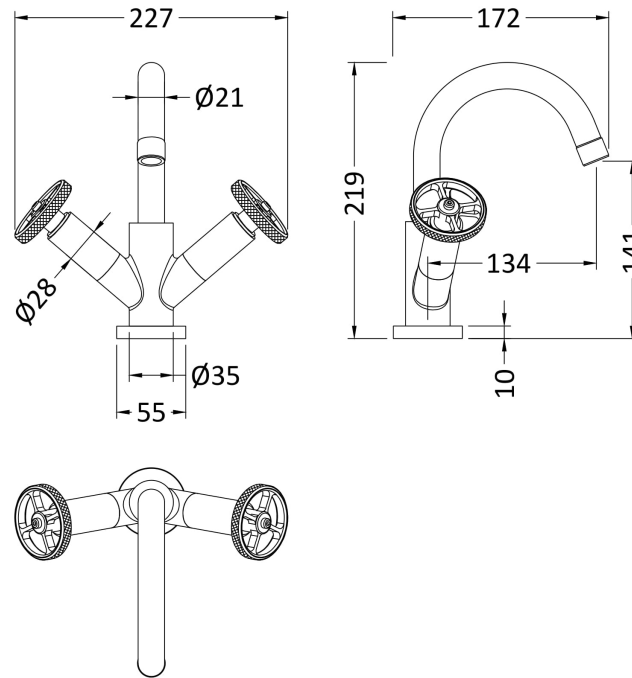

Sales Code: TIW815

Description: Industrial Mono Basin Mixer Inc Waste

Product Dimensions

Height (mm):	217
Width (mm):	230
Depth (mm):	175
Length (mm):	
Nett Weight (kg):	2.5

Packaging Dimensions

Height (mm):	90
Width (mm):	175
Depth (mm):	270
Gross Weight (kg):	2.6

Packaging Data

Box Colour:	White Cardboard Box
Box Qty:	1
Label Size:	100 x 50
Label Colour:	White Label
Label Qty:	2

Outer Box Dimensions (If Applicable)

Height (mm):	410
Width (mm):	557
Depth (mm):	295
Length (mm):	
Gross Weight (kg):	20
Barcode:	5056462673837

Product Details

Country of Origin:	United Kingdom
Fitting Instruction:	No
Product Material:	Brass
Control Type:	Manual
Waste Included:	Waste Included
Waste Type:	Push Button
WRAS Approval: Yes	Approval No: 2204064
Valve/Cartridge Type:	1/4 Turn Ceramic Disc
Colour/Finish:	Brushed Brass
Mount Type:	Deck
Operating Pressure (bar):	0.1

Flow Rates: (Litres Per Min)	0.1 bar: 3	0.5 bar: 16	1 bar: 22	2 bar: 31	3 bar: 38
Pipe Size:	15 mm				
Pipe Centres:	N/A				