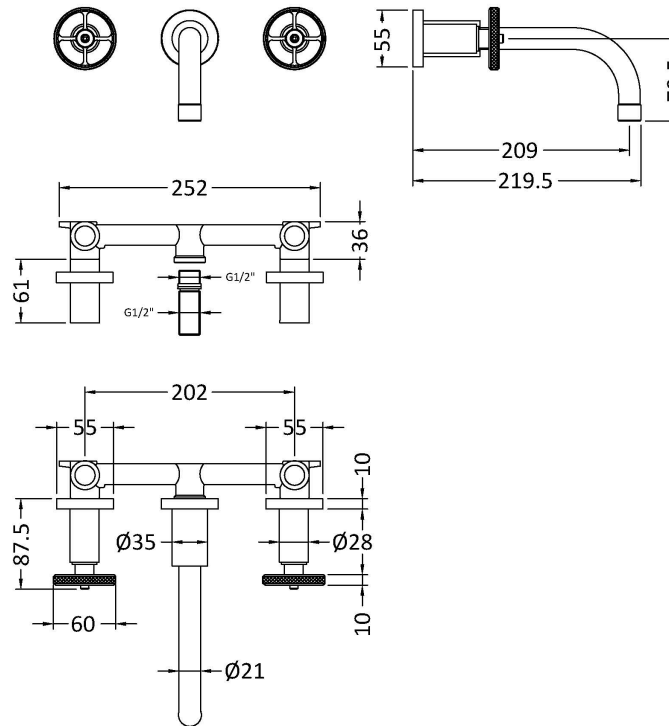

### Product Dimensions

Height (mm):	113
Width (mm):	255
Depth (mm):	220
Length (mm):	
Nett Weight (kg):	2.1

### Packaging Dimensions

Height (mm):	140
Width (mm):	180
Depth (mm):	350
Gross Weight (kg):	2.2

### Outer Box Dimensions (If Applicable)

Height (mm):	
Width (mm):	
Depth (mm):	
Length (mm):	
Gross Weight (kg):	18
Barcode:	5056462673707

### Product Details

Country of Origin:	United Kingdom
Fitting Instruction:	No
Product Material:	Brass
Control Type:	Manual
Waste Included:	Waste Not Included
Waste Type:	Not Applicable
WRAS Approval: Yes	Approval No: 2204064
Valve/Cartridge Type:	1/4 Turn Ceramic Disc
Colour/Finish:	Matt Black
Mount Type:	Deck
Operating Pressure (bar):	0.1
Flow Rates: (Litres Per Min)	0.1 bar: 5    0.5 bar: 12    1 bar: 16    2 bar: 22    3 bar: 27
Pipe Size:	15 mm
Pipe Centres:	N/A