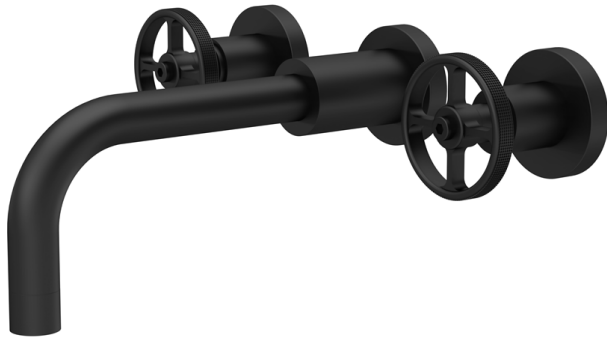

Sales Code: TIW417

Description: Industrial 3Th Wall Mounted Basin Mixer

### Product Dimensions

Height (mm):	113
Width (mm):	255
Depth (mm):	220
Length (mm):	
Nett Weight (kg):	2.1

### Packaging Dimensions

Height (mm):	140
Width (mm):	180
Depth (mm):	350
Gross Weight (kg):	2.2

### Product Details

Country of Origin:	United Kingdom
Fitting Instruction:	No
Product Material:	Brass
Control Type:	Manual
Waste Included:	Waste Not Included
Waste Type:	Not Applicable
WRAS Approval: Yes	Approval No: 2204064
Valve/Cartridge Type:	1/4 Turn Ceramic Disc
Colour/Finish:	Matt Black
Mount Type:	Deck
Operating Pressure (bar):	0.1
Flow Rates: (Litres Per Min)	0.1 bar: 5    0.5 bar: 12    1 bar: 16    2 bar: 22    3 bar: 27
Pipe Size:	15 mm
Pipe Centres:	N/A