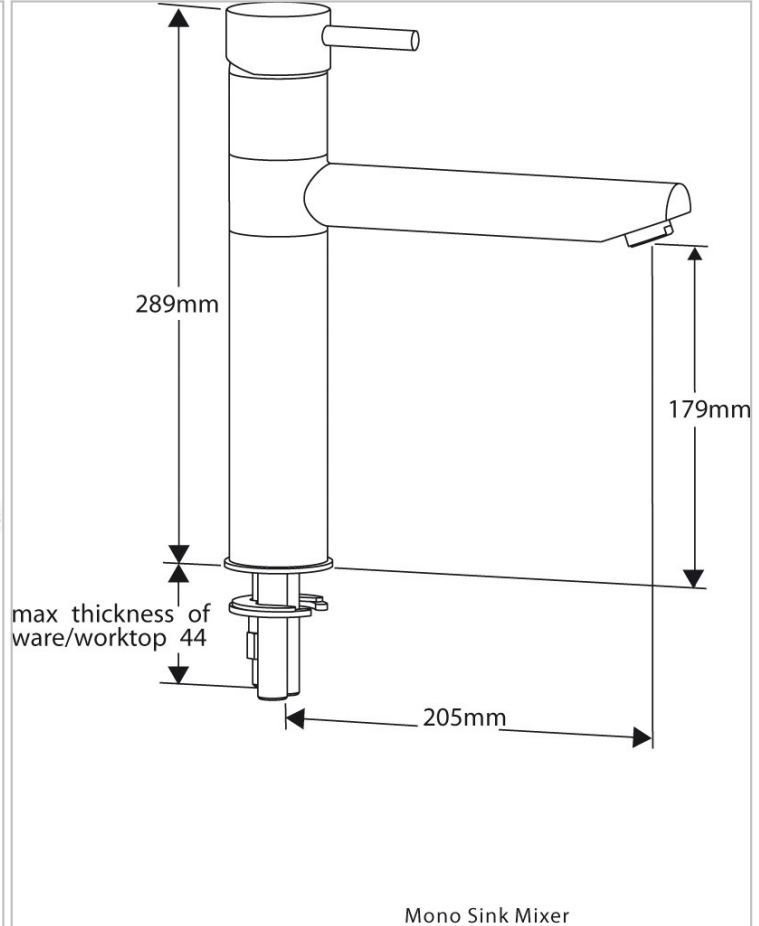

## Hudson BN

### Additional Information

SKU	HUDSON BN
Type	Single-handle tap