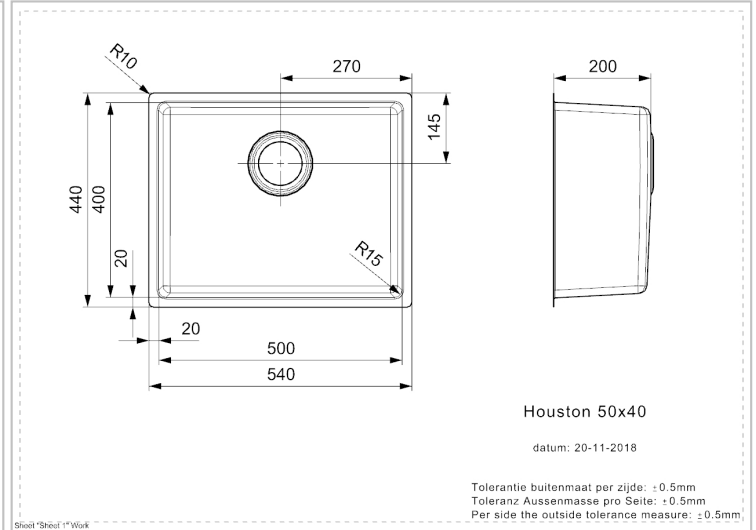

REGINOX

Houston 50x40

Additional Information

Depth	200 mm
SKU	R32855
Outlet	3.5" outlet
Cabinet	600 mm
Type sink	Square sinks
Size sink	500 x 400 mm
Total dimension	540 x 440 mm
Installation method	Undermount, Integrated, Semi-integrated
Packaging	Loose on a pallet