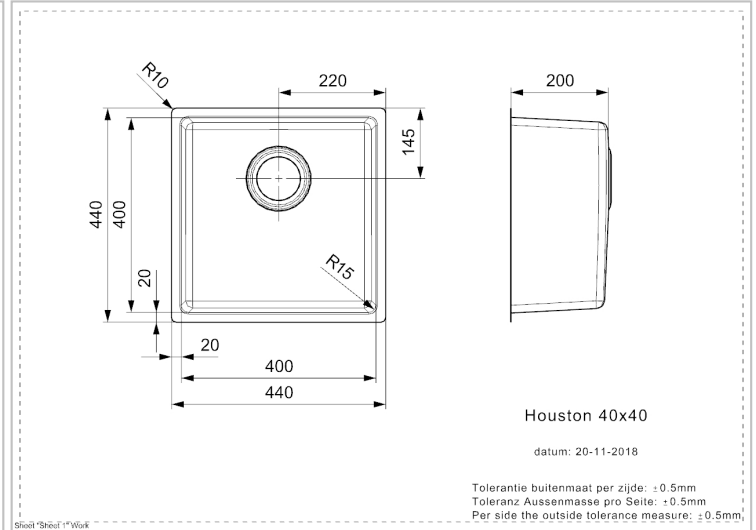

REGINOX

Houston 40x40

Additional Information

Depth	200 mm
SKU	R32848
Outlet	3.5" outlet
Cabinet	500 mm
Type sink	Square sinks
Size sink	400 x 400 mm
Total dimension	440 x 440 mm
Installation method	Undermount, Integrated, Semi-integrated
Packaging	Loose on a pallet