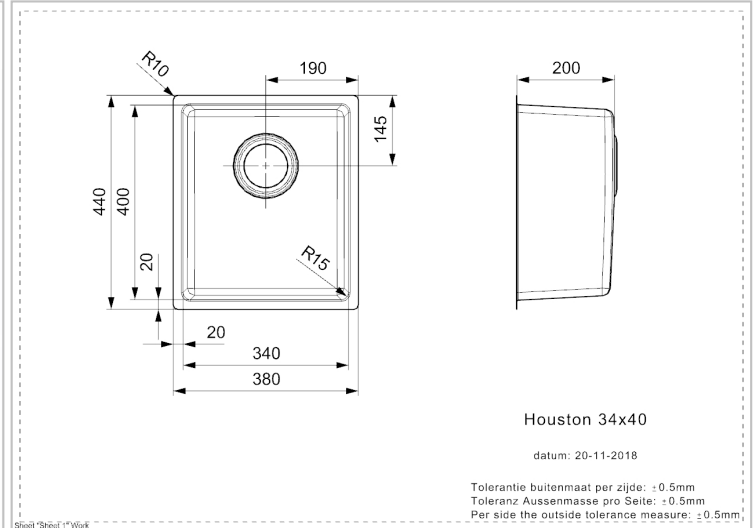

REGINOX

Houston 34x40

Additional Information

Depth	200 mm
SKU	R32862
Outlet	3.5" outlet
Cabinet	400 mm
Type sink	Square sinks
Size sink	340 x 400 mm
Total dimension	440 x 380 mm
Installation method	Undermount, Integrated, Semi-integrated
Packaging	Loose on a pallet