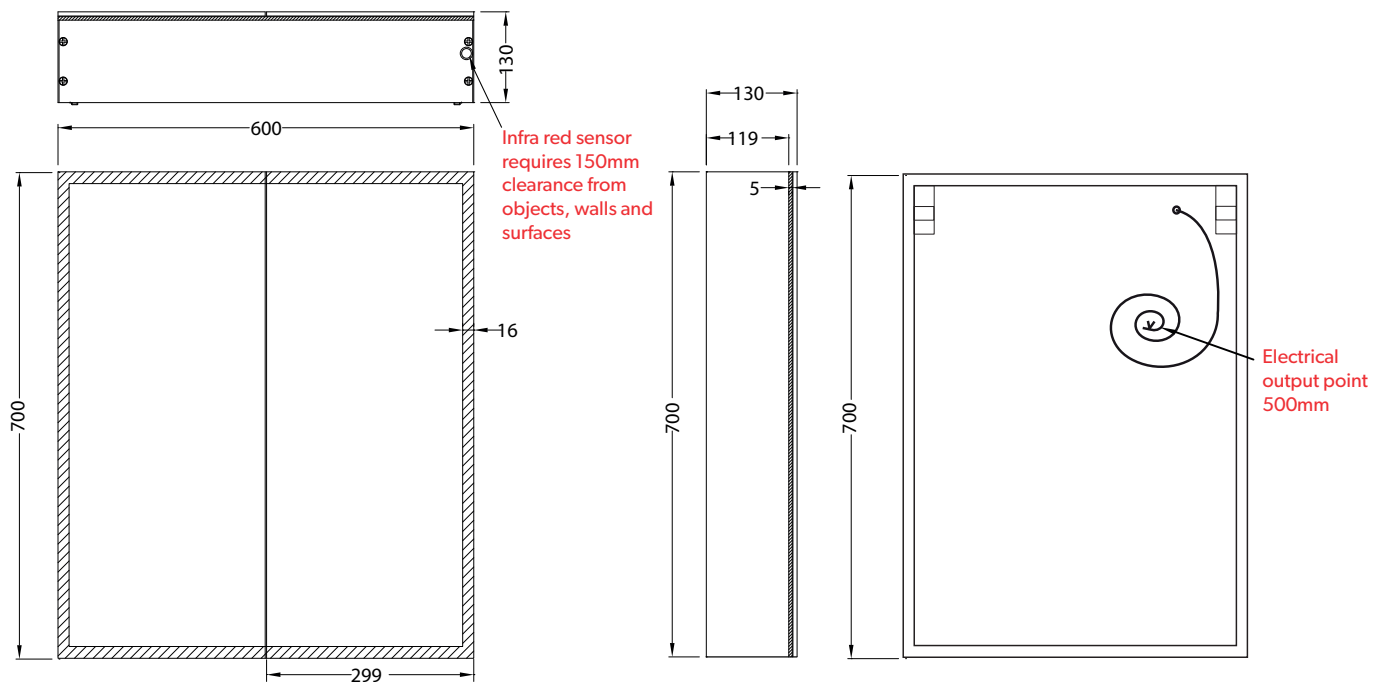

Electrical Safety Information

HiB recommends that all electrical bathroom products should only be fitted by a suitably qualified, Part P registered electrician in accordance with current IEE regulations.

Ensure mains power supply is switched off before starting installation.

Before drilling, ensure there are no hidden cables or pipes in the wall.