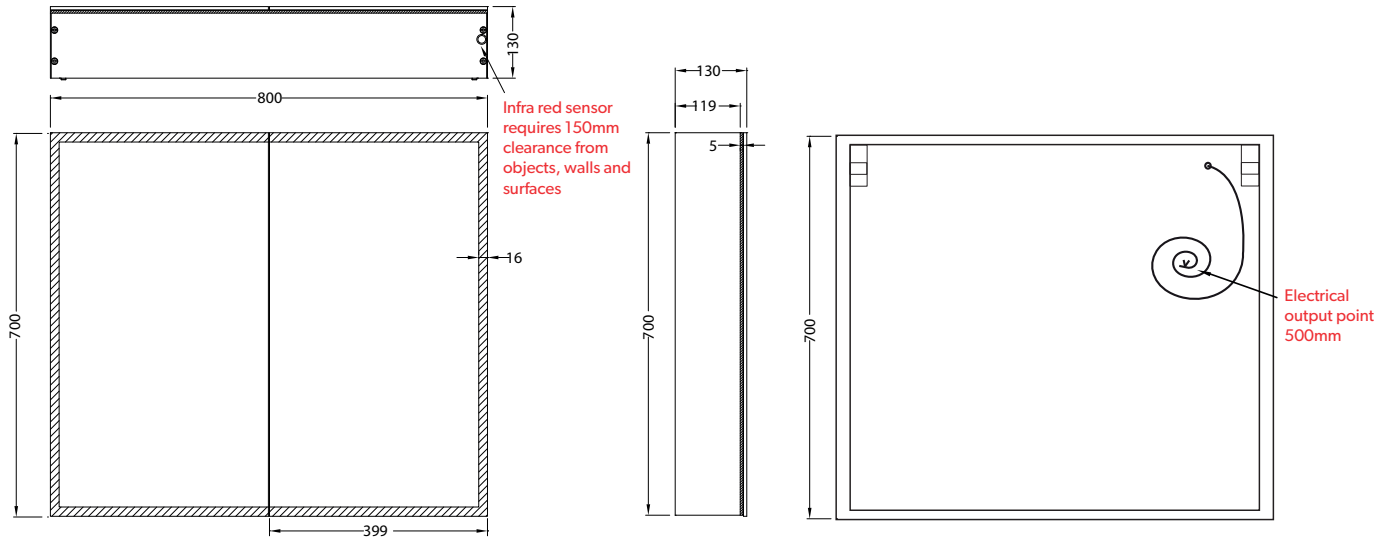

HiB recommend you receive the product before commencing with installation as all sizes and measurements are approximate.

HiB try and ensure all measurements are as accurate as possible.

In the interest of continuous product development, HiB reserves the right to alter specification as necessary. E & OE.

Qubic 80

Art no. 46600