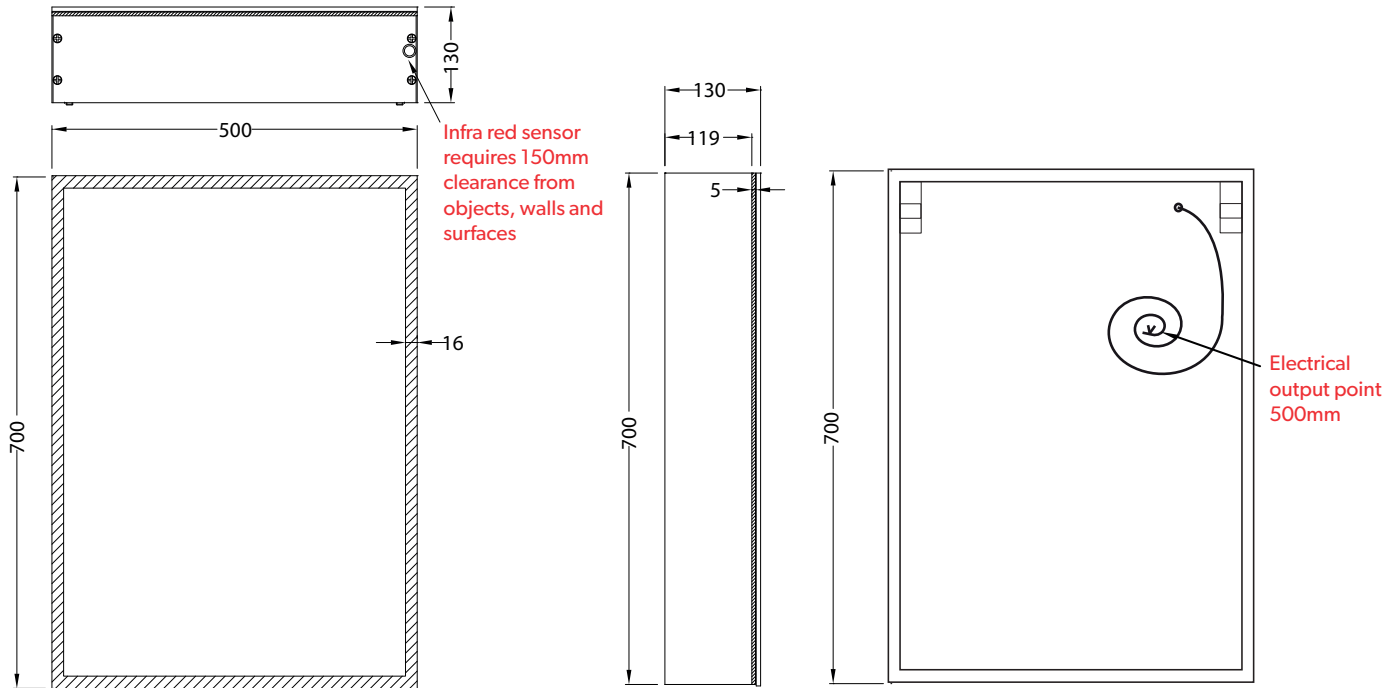

HiB recommend you receive the product before commencing with installation as all sizes and measurements are approximate.
HiB try and ensure all measurements are as accurate as possible.
In the interest of continuous product development, HiB reserves the right to alter specification as necessary. E & OE.

Qubic 50

Art no. 46400

Qubic 60

Art no. 46500