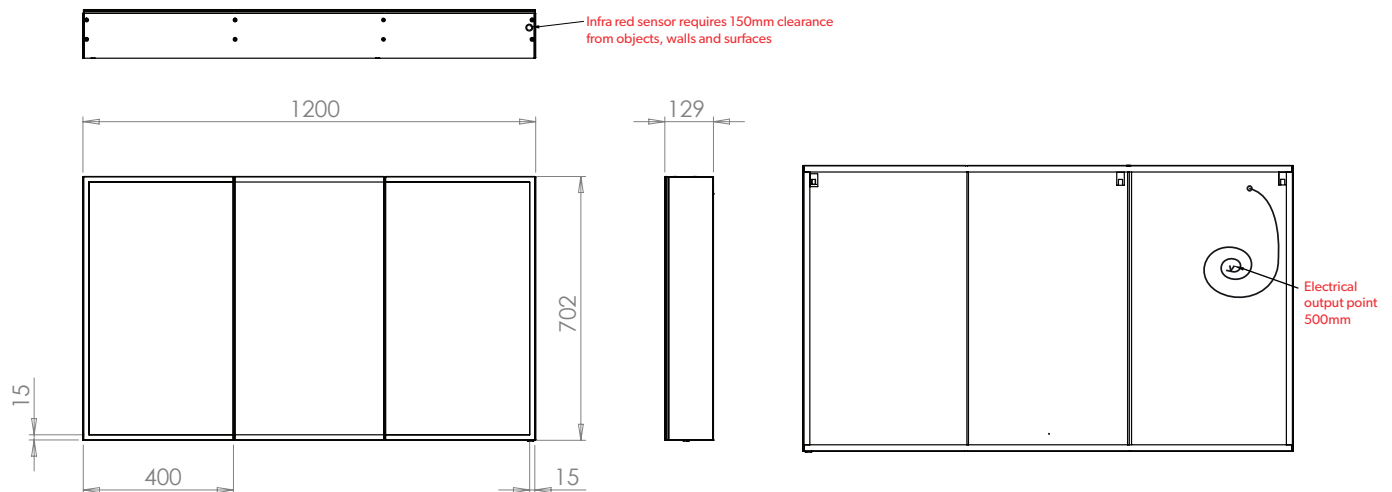

Qubic 120

Art no. 48000

Electrical Safety Information

HiB recommends that all electrical bathroom products should only be fitted by a suitably qualified, Part P registered electrician in accordance with current IEE regulations.

Ensure mains power supply is switched off before starting installation.

Before drilling, ensure there are no hidden cables or pipes in the wall.